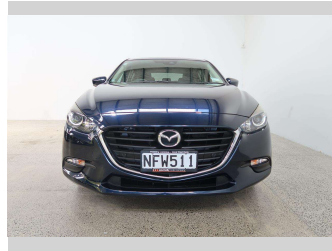

# 2017 Mazda Axela

Purchase Price

**\$16,990**

Includes GST, Registration & Licensing

Finance may be available on this vehicle. Ask one of our friendly staff for more information.

Gain peace of mind with Mechanical Breakdown Insurance. **Ask us how.**

Body Style

**5 door, Hatchback**

Odometer

**74,000 km**

Engine

**1500 cc**

Fuel Type

**Petrol**

Transmission

**Automatic**

Wheels

-

VIN

**7AT0C13JX20413297**

Interior

**Black**