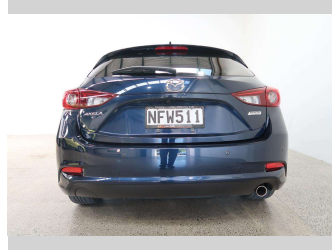

# 2017 Mazda Axela

Purchase Price

**\$16,990**

Includes GST, Registration & Licensing

Finance may be available on this vehicle. Ask one of our friendly staff for more information.

Gain peace of mind with Mechanical Breakdown Insurance. **Ask us how.**

Body Style

**5 door, Hatchback**

Odometer

**74,000 km**

Engine

**1500 cc**

Fuel Type

**Petrol**