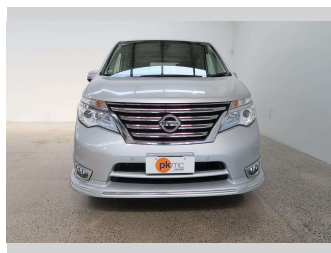

# 2016 Nissan Serena HWS V AERO MODE + SAFETY 2

**Purchase Price** **\$17,990**  
Includes GST  
 Excludes on-road costs of \$550

Finance may be available on this vehicle. Ask one of our friendly staff for more information.

Body Style  
**5 door, People Movers**

Odometer  
**74,384 km**

Engine  
**2000 cc, Hybrid**

Fuel Type  
**Hybrid**

Transmission  
**Automatic**

Wheels  
 -

VIN  
**7AT0DH3FX24299890**

Interior  
**Black**

Safety  
  
 Based on 2023 VSRR rating

Reg No.  
 -

Ext Colour  
**Silver**

History  
 -

Seats  
**8 seats, Cloth**

CO2 Emissions  
**★★★★☆**  
**171 grams/km**

Energy Economy  
**★★☆☆☆☆**  
**Annual fuel cost of \$2,860**  
**7.3L per 100km**