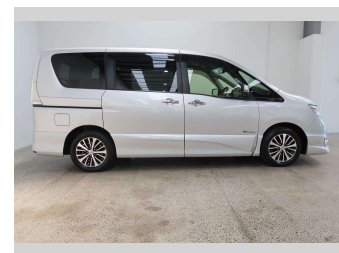

# 2016 Nissan Serena HWS V AERO MODE + SAFETY 2

**Purchase Price** **\$17,990**  
Includes GST  
 Excludes on-road costs of \$550

Finance may be available on this vehicle. Ask one of our friendly staff for more information.

Body Style  
**5 door, People Movers**

Odometer  
**74,384 km**

Engine  
**2000 cc, Hybrid**

Fuel Type  
**Hybrid**

Transmission  
**Automatic**

Wheels  
 -

VIN  
**7AT0DH3FX24299890**

Interior  
**Black**

Safety  
  
 Based on 2023 VSRR rating

Reg No.  
 -

Ext Colour  
**Silver**

History  
 -

Seats  
**8 seats, Cloth**

CO2 Emissions  
**★★★★☆**  
**171 grams/km**

Energy Economy  
**★★☆☆☆☆**  
**Annual fuel cost of \$2,860**  
**7.3L per 100km**