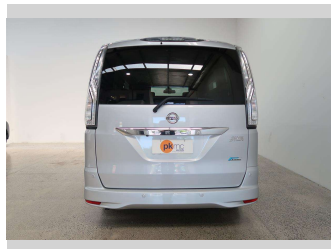

# 2016 Nissan Serena HWS V AERO MODE + SAFETY 2

**Purchase Price** **\$17,990**  
Includes GST  
 Excludes on-road costs of \$550

Finance may be available on this vehicle. Ask one of our friendly staff for more information.

Body Style  
**5 door, People Movers**

Odometer  
**74,384 km**

Engine  
**2000 cc, Hybrid**

Fuel Type  
**Hybrid**

Transmission  
**Automatic**

Wheels  
 -

VIN  
**7AT0DH3FX24299890**

Interior  
**Black**

Safety  
  
 Based on 2023 VSRR rating

Reg No.  
 -

Ext Colour  
**Silver**

History  
 -

Seats  
**8 seats, Cloth**

CO2 Emissions  
**★★★★☆**  
**171 grams/km**

Energy Economy  
**★★☆☆☆☆**  
**Annual fuel cost of \$2,860**  
**7.3L per 100km**