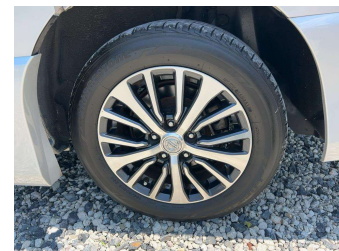

2016 Nissan Serena HWS V AERO MODE + SAFETY 2

Purchase Price **\$17,990**

Includes GST
Excludes on-road costs of \$550

Finance may be available on this vehicle. Ask one of our friendly staff for more information.

Gain peace of mind with Mechanical Breakdown Insurance. **Ask us how.**

Top features

None Listed

Body Style
5 door, People Movers

Odometer
74,384 km

Engine
2000 cc, Hybrid

Fuel Type
Hybrid

Transmission
Automatic