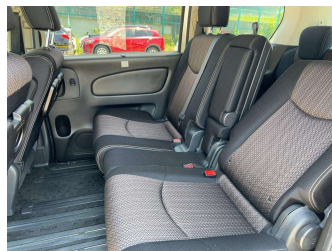

2016 Nissan Serena HWS V AERO MODE + SAFETY 2

Purchase Price **\$17,990**

Includes GST
Excludes on-road costs of \$550

Finance may be available on this vehicle. Ask one of our friendly staff for more information.

Gain peace of mind with Mechanical Breakdown Insurance. **Ask us how.**

Top features

None Listed

Body Style
5 door, People Movers

Odometer
74,384 km

Engine
2000 cc, Hybrid

Fuel Type
Hybrid

Transmission
Automatic