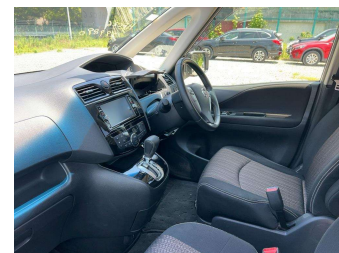

2016 Nissan Serena HWS V AERO MODE + SAFETY 2

Purchase Price **\$17,990**

Includes GST
Excludes on-road costs of \$550

Finance may be available on this vehicle. Ask one of our friendly staff for more information.

Gain peace of mind with Mechanical Breakdown Insurance. **Ask us how.**

Top features

None Listed

Body Style
5 door, People Movers

Odometer
74,384 km

Engine
2000 cc, Hybrid

Fuel Type
Hybrid

Transmission
Automatic