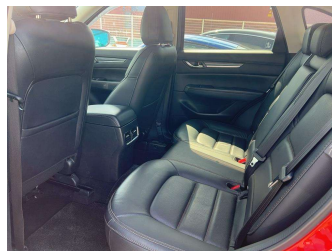

2020 Mazda CX-5 25S L. 2WD

Purchase Price **$34,990**

Includes GST
Excludes on-road costs of $550

Finance may be available on this vehicle. Ask one of our friendly staff for more information.

Gain peace of mind with Mechanical Breakdown Insurance. **Ask us how.**

Top features

None Listed

Body Style
5 door, SUV

Odometer
29,860 km

Engine
2500 cc, Internal Combustion

Fuel Type
Petrol

Transmission
Automatic

Wheels
-

VIN
-

Interior
Black

Safety
-

Reg No.
-

Ext Colour
Red

History
-

Seats
5 seats, Leather

CO2 Emissions
-

Energy Economy
-

Stock ID: 4848

Paul Kelly Motor Company - 4WD | Phone 03 365 9204 | Email 85@paulkelly.co.nz
85 Moorhouse Avenue, Addington, Christchurch 8011, New Zealand
www.paulkelly.co.nz