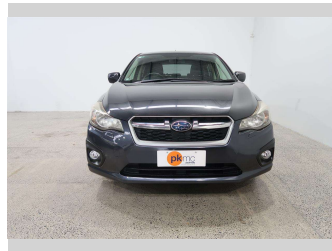

# 2012 Subaru Impreza 1.6I-L Sport

**Purchase Price** **\$11,990**

Includes GST  
Excludes on-road costs of \$550

Finance may be available on this vehicle. Ask one of our friendly staff for more information.

Body Style  
**5 door, Hatchback**

Odometer  
**72,000 km**

Engine  
**1600 cc, Internal Combustion**

Fuel Type  
**Petrol**

Transmission  
**Automatic**

Wheels  
-

VIN  
**7AT0GF09X24005890**

Interior  
**Charcoal**

Based on 2023 UCSR rating for 12-16 models

Reg No.  
-

Ext Colour  
**Gray**

History  
-

Seats  
**5 seats, Cloth**

CO2 Emissions  
**★★★★☆**  
**153 grams/km**

Energy Economy  
**★★★★☆☆**

**Annual fuel cost of \$2,590**  
**6.6L per 100km**