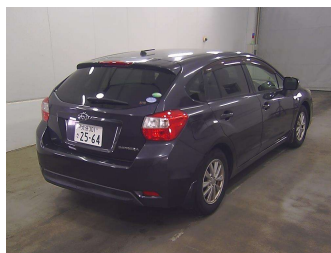

# 2012 Subaru Impreza Sport 1.6i-L

**Purchase Price** **\$11,990**  
Includes GST  
Excludes on-road costs of \$550

Finance may be available on this vehicle. Ask one of our friendly staff for more information.

Gain peace of mind with Mechanical Breakdown Insurance. **Ask us how.**

**Top features**  
None Listed

Body Style  
**5 door, Hatchback**

Odometer  
**72,000 km**

Engine  
**1600 cc, Internal Combustion**

Fuel Type  
**Petrol**

Transmission  
**Automatic**

Wheels  
-

VIN  
-

Interior  
**Charcoal**

Safety  
-

Reg No.  
-

Ext Colour  
**Gray**