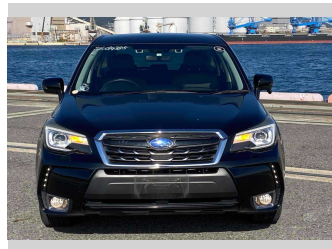

2016 Subaru Forester S LIMITED

Purchase Price

\$19,990

Includes GST
Excludes on-road costs of \$550

Finance may be available on this vehicle. Ask one of our friendly staff for more information.

Gain peace of mind with Mechanical Breakdown Insurance. **Ask us how.**

Top features

- » Air Con
- » Auto Lights
- » CD Player
- » ESC
- » Heated Seats
- » Paddle Shift
- » Smart Key

Body Style

5 door, Station Wagon

Odometer

108,141 km

Engine

2000 cc, Internal Combustion

Fuel Type

Petrol

Transmission

Automatic, 4WD

Wheels

-

VIN

7AT0GF17X24074785