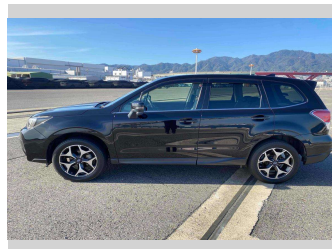

2016 Subaru Forester S LIMITED

Purchase Price

\$19,990

Includes GST
Excludes on-road costs of \$550

Finance may be available on this vehicle. Ask one of our friendly staff for more information.

Gain peace of mind with Mechanical Breakdown Insurance. **Ask us how.**

Top features

- » Air Con
- » Auto Lights
- » CD Player
- » ESC
- » Heated Seats
- » Paddle Shift
- » Smart Key

Body Style

5 door, Station Wagon

Odometer

108,141 km

Engine

2000 cc, Internal Combustion

Fuel Type

Petrol

Transmission

Automatic, 4WD

Wheels

-

VIN

7AT0GF17X24074785