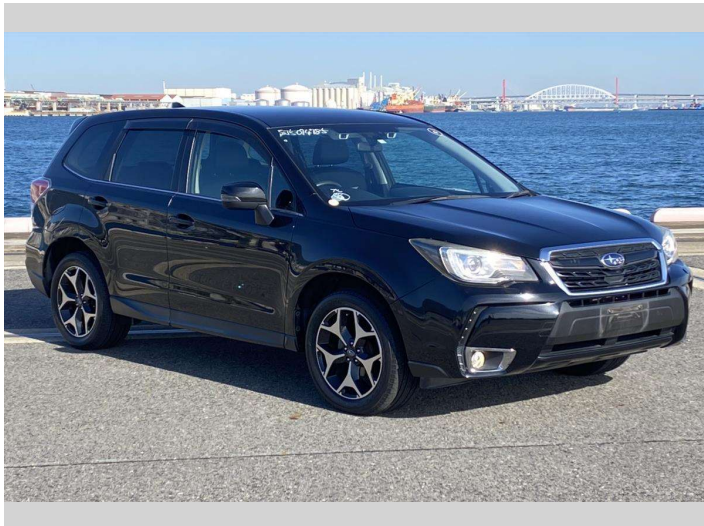

2016 Subaru Forester S LIMITED

Purchase Price

\$19,990

Includes GST
Excludes on-road costs of \$550

Finance may be available on this vehicle. Ask one of our friendly staff for more information.

Gain peace of mind with Mechanical Breakdown Insurance. **Ask us how.**

Top features

- » Air Con
- » Auto Lights
- » CD Player
- » ESC
- » Heated Seats
- » Paddle Shift
- » Smart Key

Body Style

5 door, Station Wagon

Odometer

108,141 km

Engine

2000 cc, Internal Combustion

Fuel Type

Petrol

Transmission

Automatic, 4WD

Wheels

-

VIN

7AT0GF17X24074785