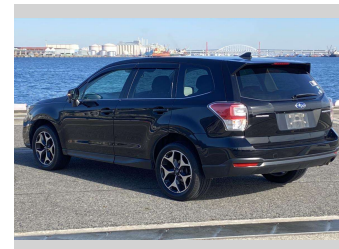

2016 Subaru Forester S LIMITED

Purchase Price

\$19,990

Includes GST
Excludes on-road costs of \$550

Finance may be available on this vehicle. Ask one of our friendly staff for more information.

Gain peace of mind with Mechanical Breakdown Insurance. **Ask us how.**

Top features

- » Air Con
- » Auto Lights
- » CD Player
- » ESC
- » Heated Seats
- » Paddle Shift
- » Smart Key

Body Style

5 door, Station Wagon

Odometer

108,141 km

Engine

2000 cc, Internal Combustion

Fuel Type

Petrol

Transmission

Automatic, 4WD

Wheels

-

VIN

7AT0GF17X24074785