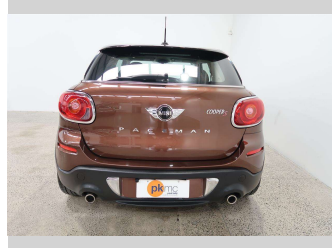

2014 Mini Cooper S Paceman

Purchase Price **\$15,990**

Includes GST
Excludes on-road costs of \$550

Finance may be available on this vehicle. Ask one of our friendly staff for more information.

Gain peace of mind with Mechanical Breakdown Insurance. **Ask us how.**

Body Style
2 door, Coupe

Odometer
96,000 km

Engine
1600 cc, Internal Combustion

Fuel Type
Petrol

Transmission
Automatic

Wheels
Custom Alloys

VIN
WMWSS52000WN64612

Reg No.
-

Ext Colour
Brown

History
-

Seats
4 seats, Cloth

CO2 Emissions
★★★★☆
185 grams/km

Energy Economy
★★☆☆☆☆
Annual fuel cost of \$3,100
7.9L per 100km

Interior
Charcoal

Safety

5 star safety rating