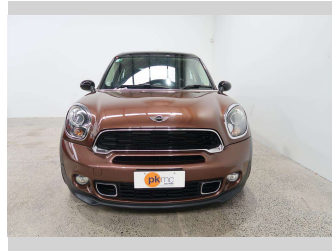

2014 Mini Cooper S Paceman

Purchase Price **\$15,990**

Includes GST
Excludes on-road costs of \$550

Finance may be available on this vehicle. Ask one of our friendly staff for more information.

Gain peace of mind with Mechanical Breakdown Insurance. **Ask us how.**

Body Style
2 door, Coupe

Odometer
96,000 km

Engine
1600 cc, Internal Combustion

Fuel Type
Petrol

Transmission
Automatic

Wheels
Custom Alloys

VIN
WMWSS52000WN64612

Reg No.
-

Ext Colour
Brown

History
-

Seats
4 seats, Cloth

CO2 Emissions
★★★★☆
185 grams/km

Energy Economy
★★☆☆☆☆
Annual fuel cost of \$3,100
7.9L per 100km

Interior
Charcoal

Safety

5 star safety rating