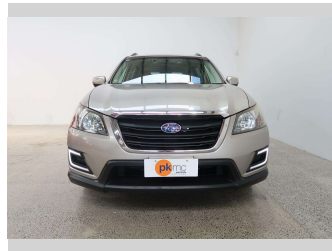

# 2015 Subaru Exiga Crossover 7

**Purchase Price** **\$15,990**

Includes GST  
Excludes on-road costs of \$550

Finance may be available on this vehicle. Ask one of our friendly staff for more information.

Body Style  
**5 door, Station Wagon**

Odometer  
**106,528 km**

Engine  
**2500 cc, Internal Combustion**

Fuel Type  
**Petrol**

Transmission  
**Automatic, 4WD**

Wheels  
-

VIN  
**7AT0GF1RX24019730**

Interior  
**Maple**

Safety

Based on 2023 UCSR rating for 09-14 models

Reg No.  
-

Ext Colour  
**Grey**

History  
-

Seats  
**7 seats, Half Leather / Cloth**

CO2 Emissions  
**★★★★☆**  
**195 grams/km**

Energy Economy  
**★★☆☆☆☆**