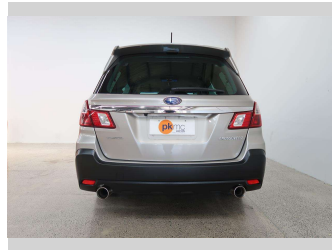

# 2015 Subaru Exiga Crossover 7

**Purchase Price** **\$15,990**

Includes GST  
Excludes on-road costs of \$550

Finance may be available on this vehicle. Ask one of our friendly staff for more information.

Body Style  
**5 door, Station Wagon**

Odometer  
**106,528 km**

Engine  
**2500 cc, Internal Combustion**

Fuel Type  
**Petrol**

Transmission  
**Automatic, 4WD**

Wheels  
-

VIN  
**7AT0GF1RX24019730**

Interior  
**Maple**

Safety

Based on 2023 UCSR rating for 09-14 models

Reg No.  
-

Ext Colour  
**Grey**

History  
-

Seats  
**7 seats, Half Leather / Cloth**

CO2 Emissions  
**★★★★☆**  
**195 grams/km**

Energy Economy  
**★★☆☆☆☆**