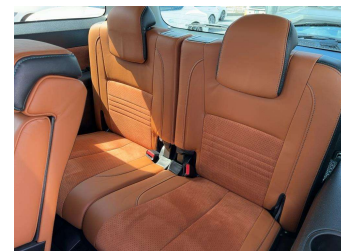

2015 Subaru Exiga Crossover 7

Purchase Price **\$15,990**

Includes GST
Excludes on-road costs of \$550

Finance may be available on this vehicle. Ask one of our friendly staff for more information.

Gain peace of mind with Mechanical Breakdown Insurance. **Ask us how.**

Top features

None Listed

Body Style
5 door, Station Wagon

Odometer
106,528 km

Engine
2500 cc, Internal Combustion

Fuel Type
Petrol

Transmission
Automatic, 4WD

Wheels
-

VIN
-

Interior
Maple

Safety
-

Reg No.
-

Ext Colour
Gray

History
-

Seats
7 seats, Half Leather / Cloth

CO2 Emissions
-