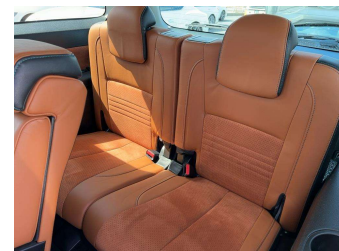

2015 Subaru Exiga Crossover 7

Purchase Price **\$15,990**

Includes GST
Excludes on-road costs of \$550

Finance may be available on this vehicle. Ask one of our friendly staff for more information.

Gain peace of mind with Mechanical Breakdown Insurance. **Ask us how.**

Top features

None Listed

Body Style
5 door, Station Wagon

Odometer
106,528 km

Engine
2500 cc, Internal Combustion

Fuel Type
Petrol

Transmission
Automatic, 4WD

Wheels
-

VIN
-

Interior
Maple

Safety
-

Reg No.
-

Ext Colour
Gray

History
-

Seats
7 seats, Half Leather / Cloth

CO2 Emissions
-