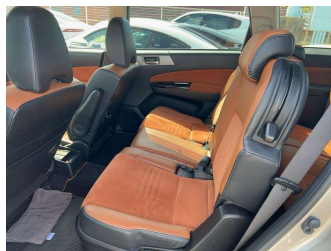

2015 Subaru Exiga Crossover 7

Purchase Price **\$15,990**

Includes GST
Excludes on-road costs of \$550

Finance may be available on this vehicle. Ask one of our friendly staff for more information.

Gain peace of mind with Mechanical Breakdown Insurance. **Ask us how.**

Top features

None Listed

Body Style
5 door, Station Wagon

Odometer
106,528 km

Engine
2500 cc, Internal Combustion

Fuel Type
Petrol

Transmission
Automatic, 4WD

Wheels
-

VIN
-

Interior
Maple

Safety
-

Reg No.
-

Ext Colour
Gray

History
-

Seats
7 seats, Half Leather / Cloth

CO2 Emissions
-