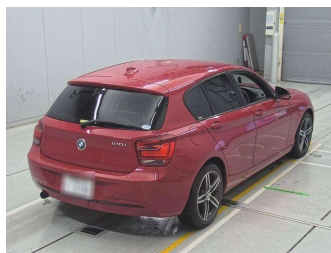

2014 BMW 1 Series 120I SPORT

Purchase Price **\$15,990**

Includes GST
Excludes on-road costs of \$550

Finance may be available on this vehicle. Ask one of our friendly staff for more information.

Gain peace of mind with Mechanical Breakdown Insurance. **Ask us how.**

Top features

None Listed

Body Style
5 door, Hatchback

Odometer
26,582 km

Engine
1600 cc, Internal Combustion

Fuel Type
Petrol

Transmission
Automatic, Rear Wheel

Wheels
-