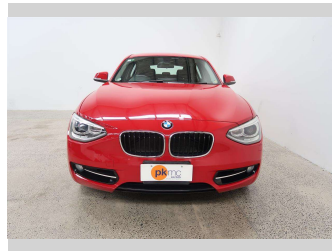

2014 BMW 120i Sport

Purchase Price **\$15,990**

Includes GST
Excludes on-road costs of \$550

Finance may be available on this vehicle. Ask one of our friendly staff for more information.

Gain peace of mind with Mechanical Breakdown Insurance. **Ask us how.**

Body Style
5 door, Hatchback

Odometer
26,582 km

Engine
1600 cc, Internal Combustion

Fuel Type
Petrol

Transmission
Automatic, Rear Wheel

Wheels
-

VIN
WBA1A32020J071773

Interior
Black