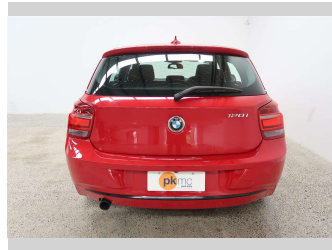

2014 BMW 120i Sport

Purchase Price **\$15,990**

Includes GST
Excludes on-road costs of \$550

Finance may be available on this vehicle. Ask one of our friendly staff for more information.

Gain peace of mind with Mechanical Breakdown Insurance. **Ask us how.**

Body Style
5 door, Hatchback

Odometer
26,582 km

Engine
1600 cc, Internal Combustion

Fuel Type
Petrol

Transmission
Automatic, Rear Wheel

Wheels
-

VIN
WBA1A32020J071773

Interior
Black