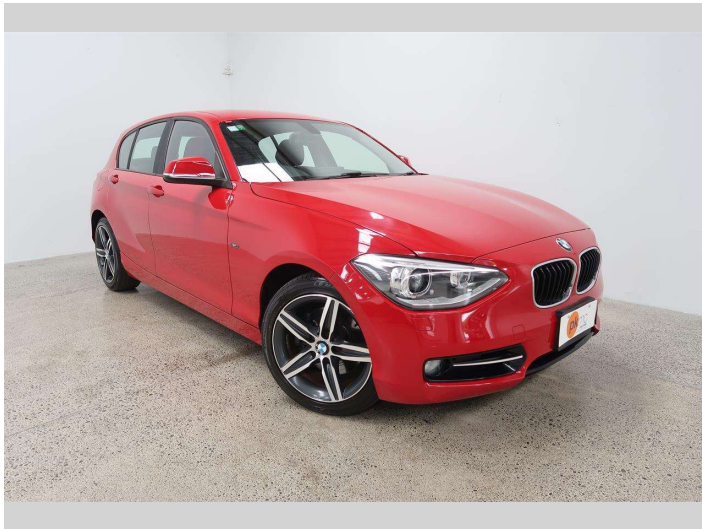

2014 BMW 120i Sport

Purchase Price **\$15,990**

Includes GST
Excludes on-road costs of \$550

Finance may be available on this vehicle. Ask one of our friendly staff for more information.

Gain peace of mind with Mechanical Breakdown Insurance. **Ask us how.**

- Top features**
- » ABS Braking
 - » Air Bag x 6
 - » Air Conditioning
 - » Bluetooth
 - » Central Locking
 - » Central Locking
 - » Child seat anchor poin...
 - » Cruise Control
 - » Dual Zone Climate Cont...
 - » Electric Mirrors (Retr...
 - » Factory Alloy Wheels
 - » Parking Sensors
 - » Power Steer
 - » Power Windows
 - » Push Button Start
 - » Radio
 - » Rear Wiper
 - » Reversing Camera

Body Style
5 door, Hatchback

Odometer
26,582 km

Engine
1600 cc, Internal Combustion

Fuel Type
Petrol

Transmission
Automatic, Rear Wheel

Wheels
-

VIN
WBA1A32020J071773

Interior
Black

Safety

Based on 2023 UCSR rating for 04-13 models

Reg No.
-

Ext Colour
Red

History
-

Seats
5 seats, Cloth

CO2 Emissions
★★★★☆
160 grams/km

Energy Economy
★★★☆☆