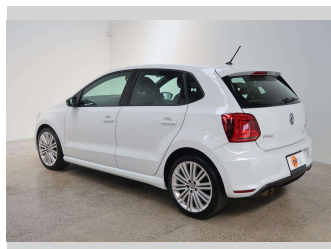

2015 Volkswagen Polo Blue GT

Purchase Price **\$14,990**

Includes GST
Excludes on-road costs of \$550

Finance may be available on this vehicle. Ask one of our friendly staff for more information.

Gain peace of mind with Mechanical Breakdown Insurance. **Ask us how.**

Body Style
5 door, Hatchback

Odometer
65,828 km

Engine
1400 cc, Internal Combustion

Fuel Type
Petrol

Transmission
Automatic

Wheels
-

VIN
WVWZZZ6RZFY097720

Interior
Grey