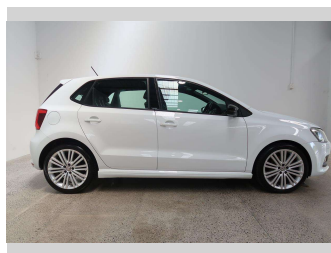

2015 Volkswagen Polo Blue GT

Purchase Price **\$14,990**

Includes GST
Excludes on-road costs of \$550

Finance may be available on this vehicle. Ask one of our friendly staff for more information.

Gain peace of mind with Mechanical Breakdown Insurance. **Ask us how.**

Body Style
5 door, Hatchback

Odometer
65,828 km

Engine
1400 cc, Internal Combustion

Fuel Type
Petrol

Transmission
Automatic

Wheels
-

VIN
WVWZZZ6RZFY097720

Interior
Grey

Safety

Based on 2024 UCSR rating for 10-17 models

Reg No.
-

Ext Colour
White

History
-

Seats
5 seats, Cloth

CO2 Emissions
★★★★☆
129 grams/km

Energy Economy
★★★★☆☆
Annual fuel cost of \$2,200
5.6L per 100km