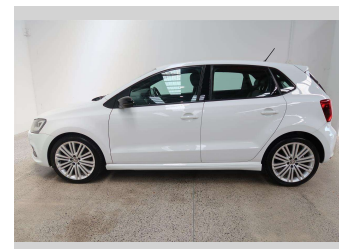

2015 Volkswagen Polo Blue GT

Purchase Price **\$14,990**

Includes GST
Excludes on-road costs of \$550

Finance may be available on this vehicle. Ask one of our friendly staff for more information.

Gain peace of mind with Mechanical Breakdown Insurance. **Ask us how.**

Body Style
5 door, Hatchback

Odometer
65,828 km

Engine
1400 cc, Internal Combustion

Fuel Type
Petrol

Transmission
Automatic

Wheels
-

VIN
WVWZZZ6RZFY097720

Interior
Grey