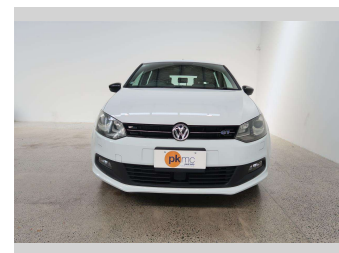

2015 Volkswagen Polo Blue GT

Purchase Price **\$14,990**

Includes GST
Excludes on-road costs of \$550

Finance may be available on this vehicle. Ask one of our friendly staff for more information.

Gain peace of mind with Mechanical Breakdown Insurance. **Ask us how.**

Body Style
5 door, Hatchback

Odometer
65,828 km

Engine
1400 cc, Internal Combustion

Fuel Type
Petrol

Transmission
Automatic

Wheels
-

VIN
WVWZZZ6RZFY097720

Interior
Grey

Safety

Based on 2024 UCSR rating for 10-17 models

Reg No.
-

Ext Colour
White

History
-

Seats
5 seats, Cloth

CO2 Emissions
★★★★☆
129 grams/km

Energy Economy
★★★★☆☆
Annual fuel cost of \$2,200
5.6L per 100km