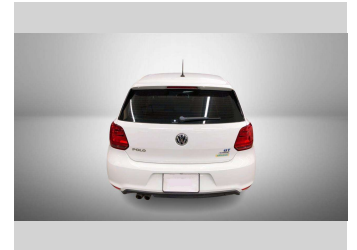

2015 Volkswagen Polo Blue GT

Purchase Price

\$14,990

Includes GST
Excludes on-road costs of \$550

Finance may be available on this vehicle. Ask one of our friendly staff for more information.

Gain peace of mind with Mechanical Breakdown Insurance. **Ask us how.**

Top features

- » ABS Braking
- » Cruise Control
- » Electric Mirrors
- » Electronic Fuel Injection
- » Power Steer
- » Power Windows

Body Style

5 door, Hatchback

Odometer

65,828 km

Engine

1400 cc, Internal Combustion