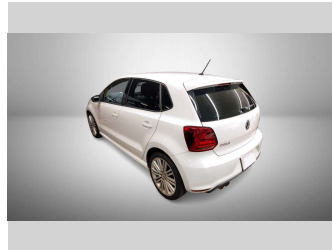

2015 Volkswagen Polo Blue GT

Purchase Price

\$14,990

Includes GST
Excludes on-road costs of \$550

Finance may be available on this vehicle. Ask one of our friendly staff for more information.

Gain peace of mind with Mechanical Breakdown Insurance. **Ask us how.**

Top features

- » ABS Braking
- » Cruise Control
- » Electric Mirrors
- » Electronic Fuel Injection
- » Power Steer
- » Power Windows

Body Style

5 door, Hatchback

Odometer

65,828 km

Engine

1400 cc, Internal Combustion