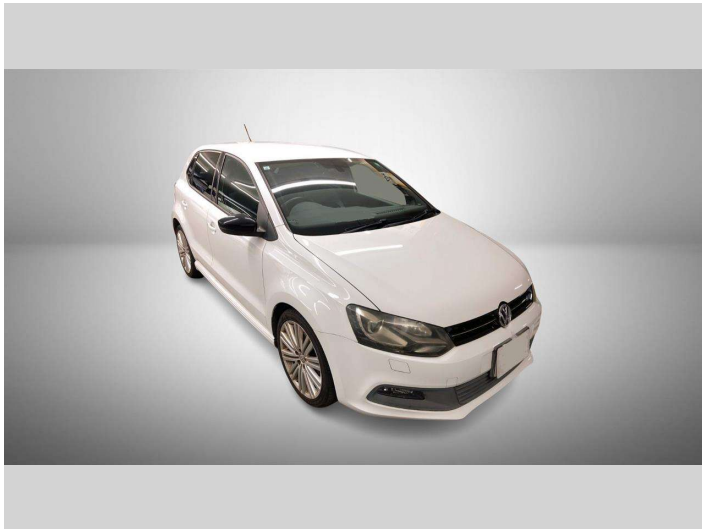

2015 Volkswagen Polo Blue GT

Purchase Price

\$14,990

Includes GST
Excludes on-road costs of \$550

Finance may be available on this vehicle. Ask one of our friendly staff for more information.

Gain peace of mind with Mechanical Breakdown Insurance. **Ask us how.**

Top features

- » ABS Braking
- » Cruise Control
- » Electric Mirrors
- » Electronic Fuel Injection
- » Power Steer
- » Power Windows

Body Style

5 door, Hatchback

Odometer

65,828 km

Engine

1400 cc, Internal Combustion