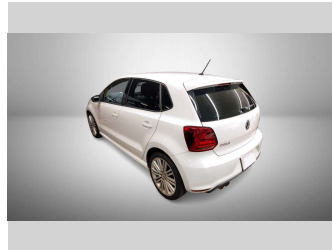

# 2015 Volkswagen Polo Blue GT

Purchase Price

**\$14,990**

Includes GST  
Excludes on-road costs of \$550

Finance may be available on this vehicle. Ask one of our friendly staff for more information.

Gain peace of mind with Mechanical Breakdown Insurance. **Ask us how.**

## Top features

- » ABS Braking
- » Cruise Control
- » Electric Mirrors
- » Electronic Fuel Injection
- » Power Steer
- » Power Windows

Body Style

**5 door, Hatchback**

Odometer

**65,828 km**

Engine

**1400 cc, Internal Combustion**