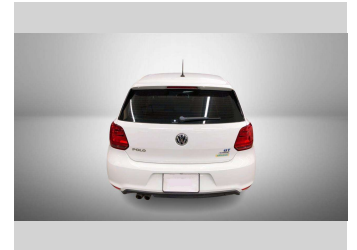

# 2015 Volkswagen Polo Blue GT

Purchase Price

**\$14,990**

Includes GST  
Excludes on-road costs of \$550

Finance may be available on this vehicle. Ask one of our friendly staff for more information.

Gain peace of mind with Mechanical Breakdown Insurance. **Ask us how.**

## Top features

- » ABS Braking
- » Cruise Control
- » Electric Mirrors
- » Electronic Fuel Injection
- » Power Steer
- » Power Windows

Body Style

**5 door, Hatchback**

Odometer

**65,828 km**

Engine

**1400 cc, Internal Combustion**