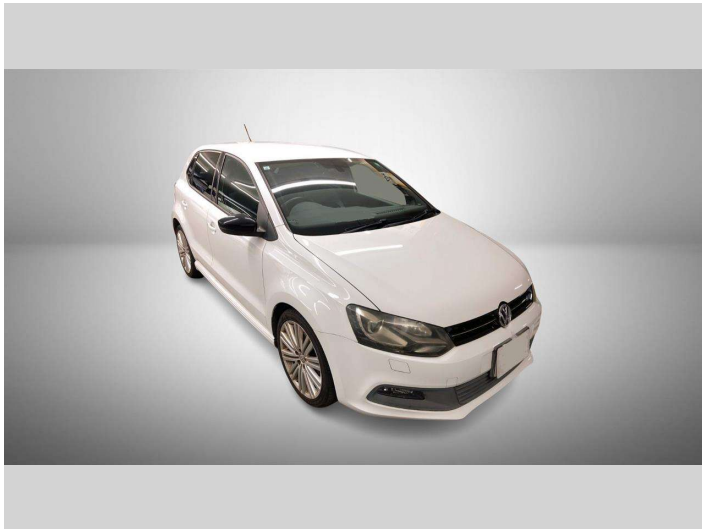

# 2015 Volkswagen Polo Blue GT

Purchase Price

**\$14,990**

Includes GST  
Excludes on-road costs of \$550

Finance may be available on this vehicle. Ask one of our friendly staff for more information.

Gain peace of mind with Mechanical Breakdown Insurance. **Ask us how.**

## Top features

- » ABS Braking
- » Cruise Control
- » Electric Mirrors
- » Electronic Fuel Injection
- » Power Steer
- » Power Windows

Body Style

**5 door, Hatchback**

Odometer

**65,828 km**

Engine

**1400 cc, Internal Combustion**