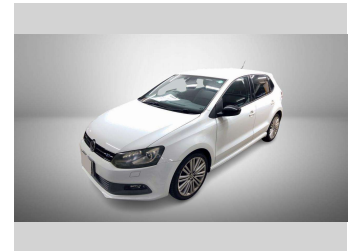

# 2015 Volkswagen Polo Blue GT

Purchase Price

**\$14,990**

Includes GST  
Excludes on-road costs of \$550

Finance may be available on this vehicle. Ask one of our friendly staff for more information.

Gain peace of mind with Mechanical Breakdown Insurance. **Ask us how.**

## Top features

- » ABS Braking
- » Cruise Control
- » Electric Mirrors
- » Electronic Fuel Injection
- » Power Steer
- » Power Windows

Body Style

**5 door, Hatchback**

Odometer

**65,828 km**

Engine

**1400 cc, Internal Combustion**