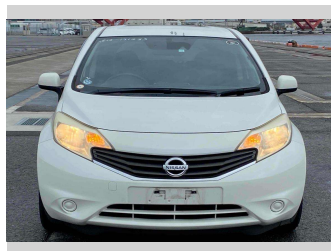

2014 Nissan Note X DIG-S EB Package

Purchase Price

\$8,990

Includes GST
Excludes on-road costs of \$550

Finance may be available on this vehicle. Ask one of our friendly staff for more information.

Gain peace of mind with Mechanical Breakdown Insurance. **Ask us how.**

Top features

- » Air Con
- » CD Player
- » ESC
- » Smart Key

Body Style

5 door, Hatchback

Odometer

121,062 km

Engine

1200 cc, Internal Combustion

Fuel Type

Petrol

Transmission

Automatic, Front Wheel

Wheels

-

VIN

-