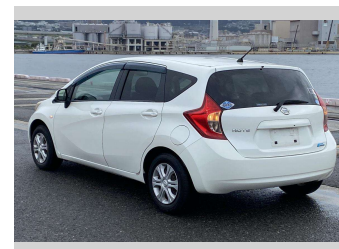

2014 Nissan Note X DIG-S EB Package

Purchase Price

\$8,990

Includes GST
Excludes on-road costs of \$550

Finance may be available on this vehicle. Ask one of our friendly staff for more information.

Gain peace of mind with Mechanical Breakdown Insurance. **Ask us how.**

Top features

- » Air Con
- » CD Player
- » ESC
- » Smart Key

Body Style

5 door, Hatchback

Odometer

121,062 km

Engine

1200 cc, Internal Combustion

Fuel Type

Petrol

Transmission

Automatic, Front Wheel

Wheels

-

VIN

-