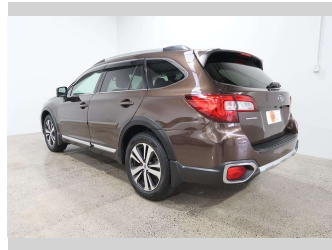

2018 Subaru Outback 2.5i Limited AWD

Purchase Price

\$25,990

Includes GST
Excludes on-road costs of \$550

Finance may be available on this vehicle. Ask one of our friendly staff for more information.

Gain peace of mind with Mechanical Breakdown Insurance. **Ask us how.**

Top features

- » 4 Wheel Drive
- » Air Bag x 6
- » Air Conditioning
- » Anti Lock Braking Syst...
- » Central Locking
- » Central Locking
- » Climate Control
- » Cruise Control
- » Electric Mirrors
- » Factory Alloy Wheels
- » Heated Seats
- » Leather Trim
- » Parking Sensors
- » Power Steer
- » Power Windows
- » Push Button Start
- » Radio
- » Rear Wiper

Body Style

5 door, SUV

Odometer

88,120 km

Engine

2500 cc

Fuel Type

Petrol