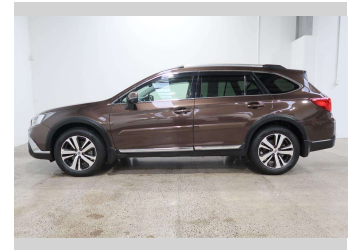

2018 Subaru Outback 2.5i Limited AWD

Purchase Price

\$25,990

Includes GST
Excludes on-road costs of \$550

Finance may be available on this vehicle. Ask one of our friendly staff for more information.

Gain peace of mind with Mechanical Breakdown Insurance. **Ask us how.**

Body Style

5 door, SUV

Odometer

88,120 km

Engine

2500 cc

Fuel Type

Petrol