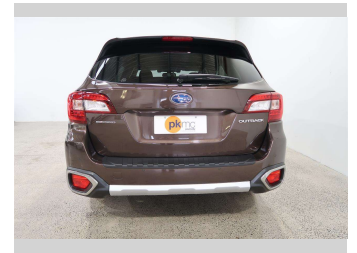

2018 Subaru Outback 2.5i Limited AWD

Purchase Price

\$25,990

Includes GST
Excludes on-road costs of \$550

Finance may be available on this vehicle. Ask one of our friendly staff for more information.

Gain peace of mind with Mechanical Breakdown Insurance. **Ask us how.**

Body Style

5 door, SUV

Odometer

88,120 km

Engine

2500 cc

Fuel Type

Petrol

Seats

5 seats, Leather

CO2 Emissions

★★★★☆

177 grams/km

Energy Economy

★★★☆☆

Annual fuel cost of \$2,980