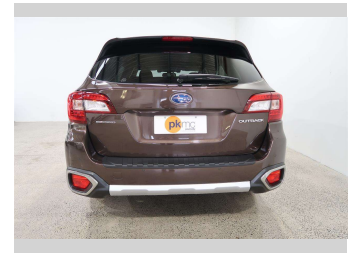

2018 Subaru Outback 2.5i Limited AWD

Purchase Price **\$25,990**

Includes GST
Excludes on-road costs of \$550

Finance may be available on this vehicle. Ask one of our friendly staff for more information.

Body Style
5 door, SUV

Odometer
88,120 km

Engine
2500 cc

Fuel Type
Petrol

Transmission
Automatic

Wheels
-

VIN
7AT0GF0BX24053375

Interior
-