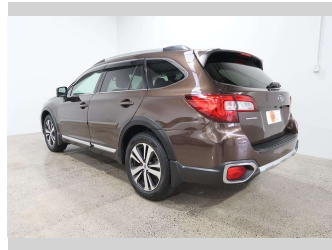

2018 Subaru Outback 2.5i Limited AWD

Purchase Price **\$25,990**

Includes GST
Excludes on-road costs of \$550

Finance may be available on this vehicle. Ask one of our friendly staff for more information.

Body Style
5 door, SUV

Odometer
88,120 km

Engine
2500 cc

Fuel Type
Petrol

Transmission
Automatic

Wheels
-

VIN
7AT0GF0BX24053375

Interior
-