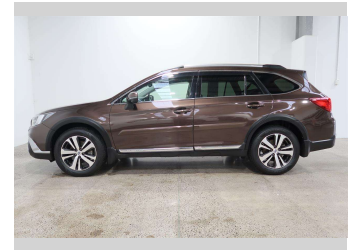

2018 Subaru Outback 2.5i Limited AWD

Purchase Price **\$25,990**

Includes GST
Excludes on-road costs of \$550

Finance may be available on this vehicle. Ask one of our friendly staff for more information.

Body Style
5 door, SUV

Odometer
88,120 km

Engine
2500 cc

Fuel Type
Petrol

Transmission
Automatic

Wheels
-

VIN
7AT0GF0BX24053375

Interior
-