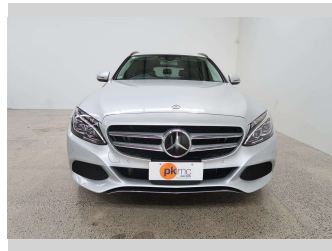

2017 Mercedes-Benz C200 Avantgarde

Purchase Price

\$23,990

Includes GST
Excludes on-road costs of \$550

Finance may be available on this vehicle. Ask one of our friendly staff for more information.

Gain peace of mind with Mechanical Breakdown Insurance. **Ask us how.**

Body Style

5 door, Station Wagon

Odometer

59,668 km

Engine

2000 cc, Internal Combustion

Fuel Type

Petrol