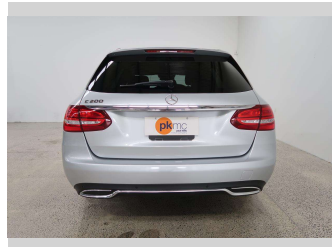

2017 Mercedes-Benz C200 Avantgarde

Purchase Price

\$23,990

Includes GST
Excludes on-road costs of \$550

Finance may be available on this vehicle. Ask one of our friendly staff for more information.

Gain peace of mind with Mechanical Breakdown Insurance. **Ask us how.**

Body Style

5 door, Station Wagon

Odometer

59,668 km

Engine

2000 cc, Internal Combustion

Fuel Type

Petrol