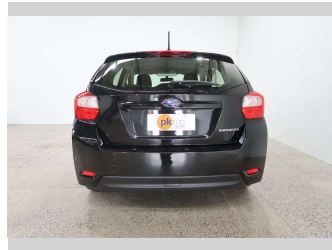

2015 Subaru Impreza 1.6I-L Sport

Purchase Price **\$14,990**

Includes GST
Excludes on-road costs of \$550

Finance may be available on this vehicle. Ask one of our friendly staff for more information.

Gain peace of mind with Mechanical Breakdown Insurance. **Ask us how.**

Body Style
5 door, Hatchback

Odometer
29,843 km

Engine
1600 cc, Internal Combustion

Fuel Type
Petrol

Transmission
Automatic, Front Wheel

Wheels
-

VIN
7AT0GF09X24031713

Interior
Charcoal, Cloth

Safety

Based on 2023 UCSR rating for 12-16 models

Reg No.
-

Ext Colour
Black

History
-

Seats
5 seats, Cloth

CO2 Emissions
★★★★☆
162 grams/km

Energy Economy
★★★☆☆☆☆