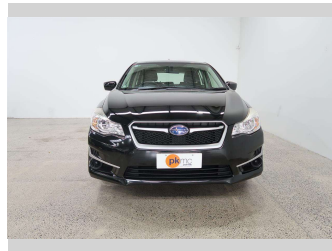

2015 Subaru Impreza 1.6I-L Sport

Purchase Price **\$14,990**

Includes GST
Excludes on-road costs of \$550

Finance may be available on this vehicle. Ask one of our friendly staff for more information.

Gain peace of mind with Mechanical Breakdown Insurance. **Ask us how.**

Body Style
5 door, Hatchback

Odometer
29,843 km

Engine
1600 cc, Internal Combustion

Fuel Type
Petrol

Transmission
Automatic, Front Wheel

Wheels
-

VIN
7AT0GF09X24031713

Interior
Charcoal, Cloth

Safety

Based on 2023 UCSR rating for 12-16 models

Reg No.
-

Ext Colour
Black

History
-

Seats
5 seats, Cloth

CO2 Emissions
★★★★☆
162 grams/km

Energy Economy
★★★☆☆☆☆