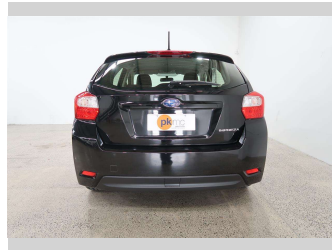

2015 Subaru Impreza Sport 1.6i

Purchase Price

\$14,990

Includes GST
Excludes on-road costs of \$550

Finance may be available on this vehicle. Ask one of our friendly staff for more information.

Gain peace of mind with Mechanical Breakdown Insurance. **Ask us how.**

Body Style

5 door, Hatchback

Odometer

29,843 km

Engine

1600 cc, Internal Combustion

Fuel Type

Petrol