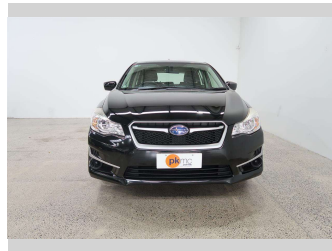

2015 Subaru Impreza Sport 1.6i

Purchase Price

\$14,990

Includes GST
Excludes on-road costs of \$550

Finance may be available on this vehicle. Ask one of our friendly staff for more information.

Gain peace of mind with Mechanical Breakdown Insurance. **Ask us how.**

Body Style

5 door, Hatchback

Odometer

29,843 km

Engine

1600 cc, Internal Combustion

Fuel Type

Petrol