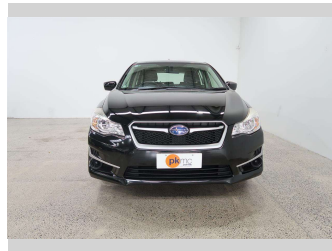

# 2015 Subaru Impreza Sport 1.6l

Purchase Price

**\$14,990**

Includes GST  
Excludes on-road costs of \$550

Finance may be available on this vehicle. Ask one of our friendly staff for more information.

Gain peace of mind with Mechanical Breakdown Insurance. **Ask us how.**

Body Style

**5 door, Hatchback**

Odometer

**29,843 km**

Engine

**1600 cc, Internal Combustion**

Fuel Type

**Petrol**

Transmission

**Automatic, Front Wheel**

Wheels

-

VIN

**7AT0GF09X24031713**

Interior

**Charcoal, Cloth**