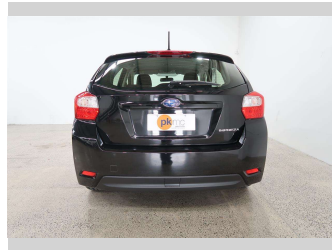

# 2015 Subaru Impreza Sport 1.6l

Purchase Price

**\$14,990**

Includes GST  
Excludes on-road costs of \$550

Finance may be available on this vehicle. Ask one of our friendly staff for more information.

Gain peace of mind with Mechanical Breakdown Insurance. **Ask us how.**

Body Style

**5 door, Hatchback**

Odometer

**29,843 km**

Engine

**1600 cc, Internal Combustion**

Fuel Type

**Petrol**