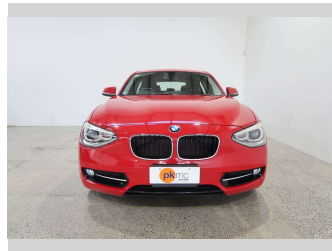

2012 BMW 116i Twin Turbo

Purchase Price **\$11,990**

Includes GST
Excludes on-road costs of \$550

Finance may be available on this vehicle. Ask one of our friendly staff for more information.

Gain peace of mind with Mechanical Breakdown Insurance. **Ask us how.**

Body Style
5 door, Hatchback

Odometer
71,809 km

Engine
1600 cc, Internal Combustion

Fuel Type
Petrol

Transmission
Automatic, Rear Wheel

Wheels
-

VIN
-

Interior
Black, Cloth