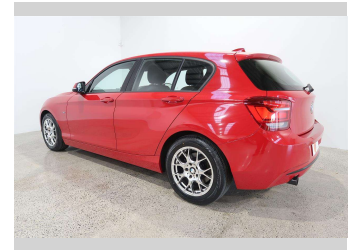

2012 BMW 116i Twin Turbo

Purchase Price **\$11,990**

Includes GST
Excludes on-road costs of \$550

Finance may be available on this vehicle. Ask one of our friendly staff for more information.

Gain peace of mind with Mechanical Breakdown Insurance. **Ask us how.**

Body Style
5 door, Hatchback

Odometer
71,809 km

Engine
1600 cc, Internal Combustion

Fuel Type
Petrol

Transmission
Automatic, Rear Wheel

Wheels
-

VIN
-

Interior
Black, Cloth

Safety
-

Reg No.
-

Ext Colour
Red

History
-

Seats
5 seats, Cloth

CO2 Emissions
-

Energy Economy
-

Stock ID: 4450