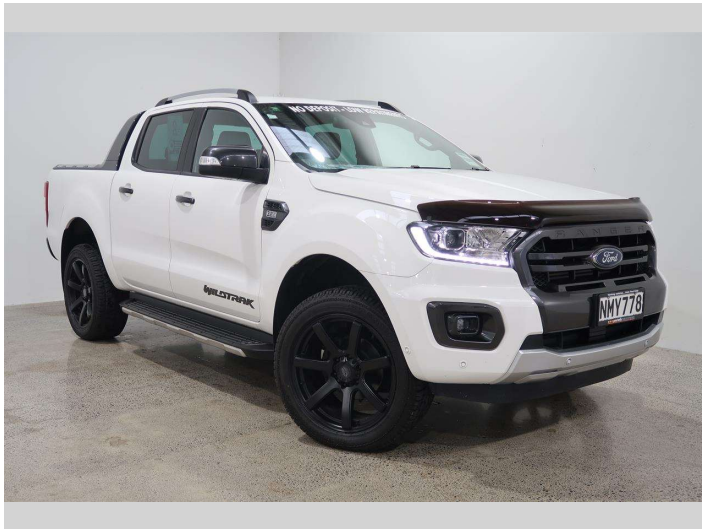

# 2021 Ford Ranger WILDTRAK

Purchase Price

**\$51,990**

Includes GST, Registration & Licensing

Finance may be available on this vehicle. Ask one of our friendly staff for more information.

Gain peace of mind with Mechanical Breakdown Insurance. **Ask us how.**

Body Style

**4 door, Ute**

Odometer

**81,820 km**

Engine

**3198 cc**

Fuel Type

**Diesel**

Transmission

**Automatic, 4WD**

Wheels

-

VIN

-

Interior

-

Seats

**5 seats, Leather**

CO2 Emissions

★☆☆☆☆

**267 grams/km**

Energy Economy

★☆☆☆☆

**Annual fuel cost of \$3,920**