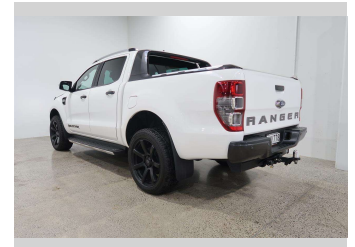

# 2021 Ford Ranger WILDTRAK

Purchase Price

**\$51,990**

Includes GST, Registration & Licensing

Finance may be available on this vehicle. Ask one of our friendly staff for more information.

Gain peace of mind with Mechanical Breakdown Insurance. **Ask us how.**

Body Style

**4 door, Ute**

Odometer

**81,820 km**

Engine

**3198 cc**

Fuel Type

**Diesel**

Seats

**5 seats, Leather**

CO2 Emissions

★☆☆☆☆

**267 grams/km**

Energy Economy

★☆☆☆☆

**Annual fuel cost of \$3,920**