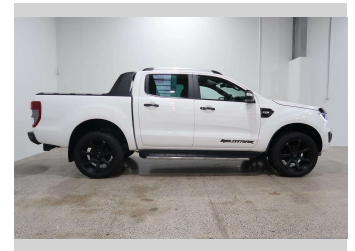

# 2021 Ford Ranger WILDTRAK

Purchase Price

**\$51,990**

Includes GST, Registration & Licensing

Finance may be available on this vehicle. Ask one of our friendly staff for more information.

Gain peace of mind with Mechanical Breakdown Insurance. **Ask us how.**

Body Style

**4 door, Ute**

Odometer

**81,820 km**

Engine

**3198 cc**

Fuel Type

**Diesel**

Seats

**5 seats, Leather**

CO2 Emissions

★☆☆☆☆

**267 grams/km**

Energy Economy

★☆☆☆☆

**Annual fuel cost of \$3,920**