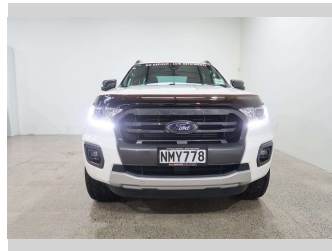

# 2021 Ford Ranger WILDTRAK

Purchase Price

**\$51,990**

Includes GST, Registration & Licensing

Finance may be available on this vehicle. Ask one of our friendly staff for more information.

Gain peace of mind with Mechanical Breakdown Insurance. **Ask us how.**

Body Style

**4 door, Ute**

Odometer

**81,820 km**

Engine

**3198 cc**

Fuel Type

**Diesel**

Seats

**5 seats, Leather**

CO2 Emissions

★☆☆☆☆

**267 grams/km**

Energy Economy

★☆☆☆☆

**Annual fuel cost of \$3,920**