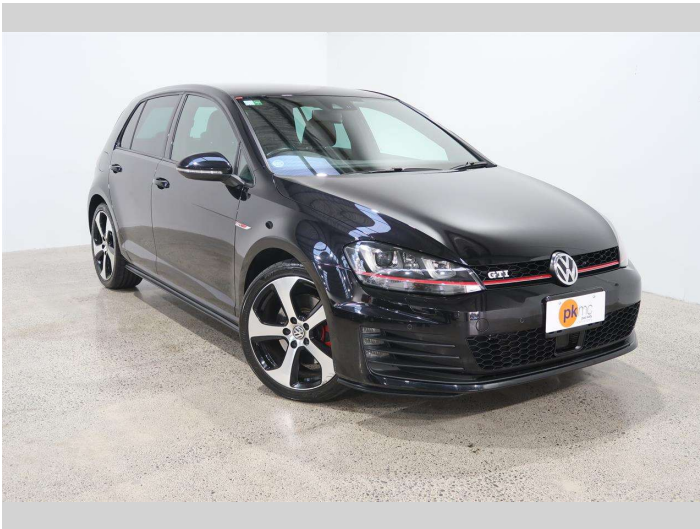

# 2014 Volkswagen Golf GTI DCC Leather

**Purchase Price** **\$24,990**

Includes GST  
Excludes on-road costs of \$550

Finance may be available on this vehicle. Ask one of our friendly staff for more information.

Body Style  
**5 door, Hatchback**

Odometer  
**44,800 km**

Engine  
**2000 cc, Internal Combustion**

Fuel Type  
**Petrol**

Transmission  
**Automatic, Front Wheel**

Wheels  
-

VIN  
**WVWZZZAUZEW145236**

Interior  
**Black, Leather**

Safety

Based on 2023 UCSR rating for 13-20 models

Reg No.  
-

Ext Colour  
**Black**

History  
-

Seats  
**5 seats, Leather**

CO2 Emissions  
**★★★★☆**  
**166 grams/km**

Energy Economy  
**★★☆☆☆**  
**Annual fuel cost of \$2,780**  
**7.1L per 100km**