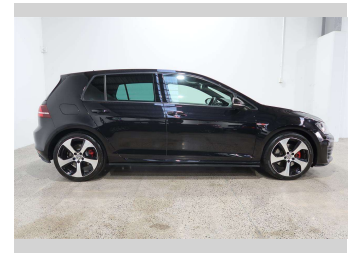

# 2014 Volkswagen Golf GTI DCC Leather

**Purchase Price** **\$24,990**

Includes GST  
Excludes on-road costs of \$550

Finance may be available on this vehicle. Ask one of our friendly staff for more information.

Body Style  
**5 door, Hatchback**

Odometer  
**44,800 km**

Engine  
**2000 cc, Internal Combustion**

Fuel Type  
**Petrol**

Transmission  
**Automatic, Front Wheel**

Wheels  
-

VIN  
**WVWZZZAUZEW145236**

Interior  
**Black, Leather**

Safety

Based on 2023 UCSR rating for 13-20 models

Reg No.  
-

Ext Colour  
**Black**

History  
-

Seats  
**5 seats, Leather**

CO2 Emissions  
**★★★★☆**  
**166 grams/km**

Energy Economy  
**★★☆☆☆**  
**Annual fuel cost of \$2,780**  
**7.1L per 100km**