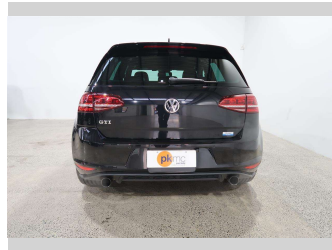

# 2014 Volkswagen Golf GTI DCC Leather

**Purchase Price** **\$24,990**

Includes GST  
Excludes on-road costs of \$550

Finance may be available on this vehicle. Ask one of our friendly staff for more information.

Body Style  
**5 door, Hatchback**

Odometer  
**44,800 km**

Engine  
**2000 cc, Internal Combustion**

Fuel Type  
**Petrol**

Transmission  
**Automatic, Front Wheel**

Wheels  
-

VIN  
**WVWZZZAUZEW145236**

Interior  
**Black, Leather**

Safety

Based on 2023 UCSR rating for 13-20 models

Reg No.  
-

Ext Colour  
**Black**

History  
-

Seats  
**5 seats, Leather**

CO2 Emissions  
**★★★★☆**  
**166 grams/km**

Energy Economy  
**★★☆☆☆**  
**Annual fuel cost of \$2,780**  
**7.1L per 100km**