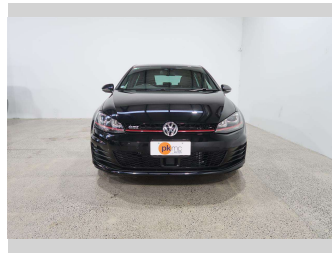

# 2014 Volkswagen Golf GTI DCC Leather

**Purchase Price** **\$24,990**

Includes GST  
Excludes on-road costs of \$550

Finance may be available on this vehicle. Ask one of our friendly staff for more information.

Body Style  
**5 door, Hatchback**

Odometer  
**44,800 km**

Engine  
**2000 cc, Internal Combustion**

Fuel Type  
**Petrol**

Transmission  
**Automatic, Front Wheel**

Wheels  
-

VIN  
**WVWZZZAUZEW145236**

Interior  
**Black, Leather**

Safety

Based on 2023 UCSR rating for 13-20 models

Reg No.  
-

Ext Colour  
**Black**

History  
-

Seats  
**5 seats, Leather**

CO2 Emissions  
**★★★★☆**  
**166 grams/km**

Energy Economy  
**★★☆☆☆**  
**Annual fuel cost of \$2,780**  
**7.1L per 100km**