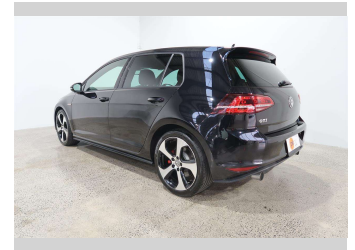

# 2014 Volkswagen Golf GTI DCC Leather

**Purchase Price** **\$24,990**

Includes GST  
Excludes on-road costs of \$550

Finance may be available on this vehicle. Ask one of our friendly staff for more information.

Body Style  
**5 door, Hatchback**

Odometer  
**44,800 km**

Engine  
**2000 cc, Internal Combustion**

Fuel Type  
**Petrol**

Transmission  
**Automatic, Front Wheel**

Wheels  
-

VIN  
**WVWZZZAUZEW145236**

Interior  
**Black, Leather**

Safety

Based on 2023 UCSR rating for 13-20 models

Reg No.  
-

Ext Colour  
**Black**

History  
-

Seats  
**5 seats, Leather**

CO2 Emissions  
**★★★★☆**  
**166 grams/km**

Energy Economy  
**★★☆☆☆**  
**Annual fuel cost of \$2,780**  
**7.1L per 100km**