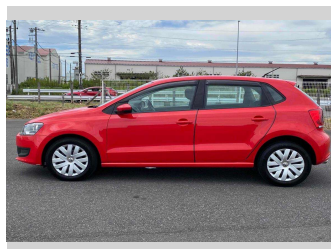

2013 Volkswagen Polo TSI confort BMT

Purchase Price

\$13,990

Includes GST
Excludes on-road costs of \$550

Finance may be available on this vehicle. Ask one of our friendly staff for more information.

Gain peace of mind with Mechanical Breakdown Insurance. **Ask us how.**

Top features

- » CD Player
- » ESC
- » Radio

Body Style

5 door, Hatchback

Odometer

26,374 km

Engine

1200 cc, Internal Combustion