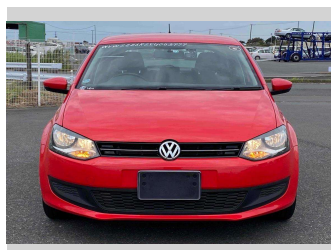

2013 Volkswagen Polo TSI confort BMT

Purchase Price

\$13,990

Includes GST
Excludes on-road costs of \$550

Finance may be available on this vehicle. Ask one of our friendly staff for more information.

Gain peace of mind with Mechanical Breakdown Insurance. **Ask us how.**

Top features

- » CD Player
- » ESC
- » Radio

Body Style

5 door, Hatchback

Odometer

26,374 km

Engine

1200 cc, Internal Combustion

Fuel Type

Petrol

Transmission

Automatic, Front Wheel

Wheels

-

VIN

WVWZZZ6RZEU005979