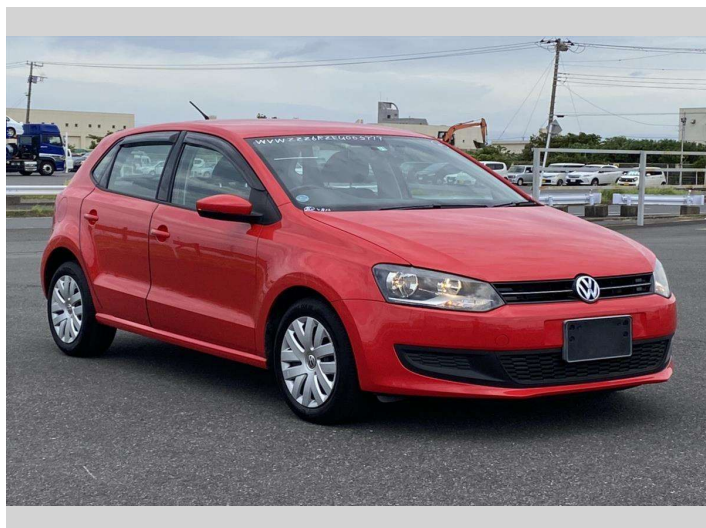

2013 Volkswagen Polo TSI confort BMT

Purchase Price

\$13,990

Includes GST
Excludes on-road costs of \$550

Finance may be available on this vehicle. Ask one of our friendly staff for more information.

Gain peace of mind with Mechanical Breakdown Insurance. **Ask us how.**

Top features

- » CD Player
- » ESC
- » Radio

Body Style

5 door, Hatchback

Odometer

26,374 km

Engine

1200 cc, Internal Combustion

Fuel Type

Petrol

Transmission

Automatic, Front Wheel

Wheels

-

VIN

WVWZZZ6RZEU005979