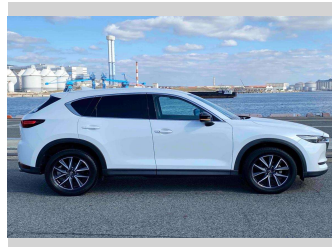

2019 Mazda CX-5 25S L PACKAGE

Purchase Price

$34,990

Includes GST
Excludes on-road costs of $550

Finance may be available on this vehicle. Ask one of our friendly staff for more information.

Gain peace of mind with Mechanical Breakdown Insurance. **Ask us how.**

Top features

» ESC

Body Style

5 door, SUV

Odometer

21,432 km

Engine

2500 cc, Internal Combustion

Fuel Type

Petrol

Transmission

Automatic, Front Wheel

Wheels

-

VIN

-

Interior

Black

Safety

-

Reg No.

-

Ext Colour

White

History

-

Seats

5 seats, Leather

CO2 Emissions

-

Energy Economy

-

Stock ID: 4938

Paul Kelly Motor Company | Phone 03 377 8500 | Email 30@paulkelly.co.nz
30 Moorhouse Avenue, Addington, Christchurch 8011
www.paulkelly.co.nz