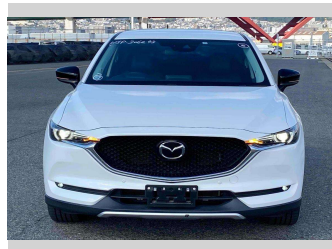

2019 Mazda CX-5 25S L PACKAGE

Purchase Price

$34,990

Includes GST
Excludes on-road costs of $550

Finance may be available on this vehicle. Ask one of our friendly staff for more information.

Gain peace of mind with Mechanical Breakdown Insurance. **Ask us how.**

Top features

» ESC

Body Style

5 door, SUV

Odometer

21,432 km

Engine

2500 cc, Internal Combustion

Fuel Type

Petrol

Transmission

Automatic, Front Wheel

Wheels

-

VIN

-

Interior

Black

Safety

-

Reg No.

-

Ext Colour

White

History

-

Seats

5 seats, Leather

CO2 Emissions

-

Energy Economy

-

Stock ID: 4938

Paul Kelly Motor Company | Phone 03 377 8500 | Email 30@paulkelly.co.nz
30 Moorhouse Avenue, Addington, Christchurch 8011
www.paulkelly.co.nz