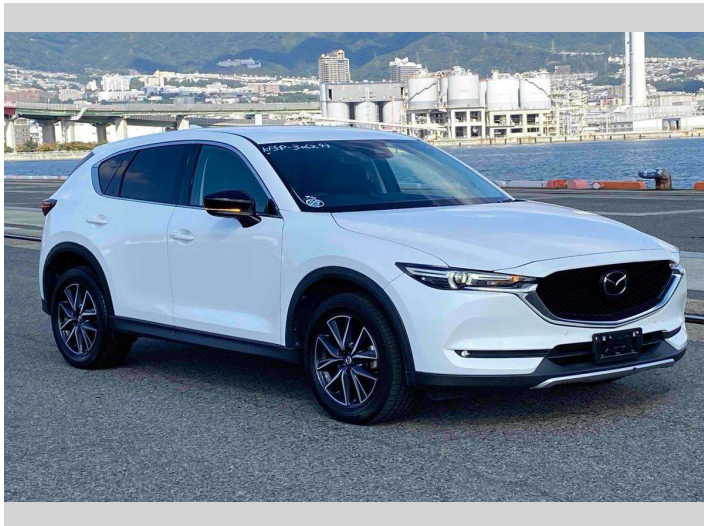

2019 Mazda CX-5 25S L PACKAGE

Purchase Price

$34,990

Includes GST
Excludes on-road costs of $550

Finance may be available on this vehicle. Ask one of our friendly staff for more information.

Gain peace of mind with Mechanical Breakdown Insurance. **Ask us how.**

Top features

» ESC

Body Style

5 door, SUV

Odometer

21,432 km

Engine

2500 cc, Internal Combustion

Fuel Type

Petrol

Transmission

Automatic, Front Wheel

Wheels

-

VIN

-

Interior

Black

Safety

-

Reg No.

-

Ext Colour

White

History

-

Seats

5 seats, Leather

CO2 Emissions

-

Energy Economy

-

Stock ID: 4938

Paul Kelly Motor Company | Phone 03 377 8500 | Email 30@paulkelly.co.nz
30 Moorhouse Avenue, Addington, Christchurch 8011
www.paulkelly.co.nz