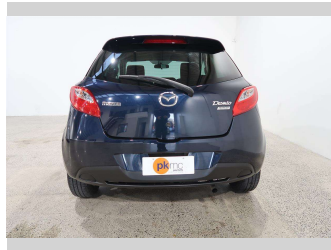

2014 Mazda Demio 1.3 SKYACT

Purchase Price **\$10,990**

Includes GST
Excludes on-road costs of \$550

Finance may be available on this vehicle. Ask one of our friendly staff for more information.

Gain peace of mind with Mechanical Breakdown Insurance. **Ask us how.**

Body Style
5 door, Hatchback

Odometer
55,529 km

Engine
1300 cc, Internal Combustion

Fuel Type
Petrol

Transmission
Automatic, Front Wheel

Wheels
-

VIN
7AT0C12HX24169601

Interior
Burgundy, Cloth

Safety

Based on 2014 U.S. Car Safety Council (UCSR) rating for 07-14 models

Reg No.
-

Ext Colour
Blue

History
-

Seats
5 seats

CO2 Emissions
★★★★☆
118 grams/km

Energy Economy
★★★★☆☆
Annual fuel cost of \$1,920
4.9L per 100km