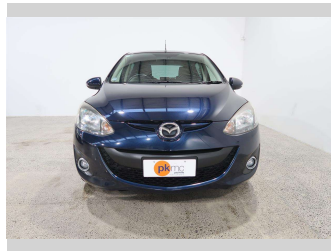

2014 Mazda Demio 1.3 SKYACT

Purchase Price **\$10,990**

Includes GST
Excludes on-road costs of \$550

Finance may be available on this vehicle. Ask one of our friendly staff for more information.

Gain peace of mind with Mechanical Breakdown Insurance. **Ask us how.**

Body Style
5 door, Hatchback

Odometer
55,529 km

Engine
1300 cc, Internal Combustion

Fuel Type
Petrol

Transmission
Automatic, Front Wheel

Wheels
-

VIN
7AT0C12HX24169601

Interior
Burgundy, Cloth

Safety

Based on 2014 U.S. Car Safety Council (UCSR) rating for 07-14 models

Reg No.
-

Ext Colour
Blue

History
-

Seats
5 seats

CO2 Emissions
★★★★☆
118 grams/km

Energy Economy
★★★★☆☆
Annual fuel cost of \$1,920
4.9L per 100km