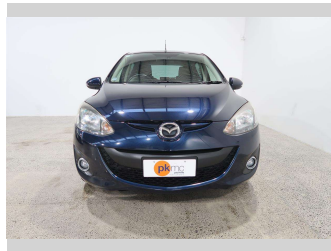

2014 Mazda Demio 1.3 SKYACT

Purchase Price **\$11,990**

Includes GST
Excludes on-road costs of \$550

Finance may be available on this vehicle. Ask one of our friendly staff for more information.

Gain peace of mind with Mechanical Breakdown Insurance. **Ask us how.**

Body Style
5 door, Hatchback

Odometer
55,529 km

Engine
1300 cc, Internal Combustion

Fuel Type
Petrol

Transmission
Automatic, Front Wheel

Wheels
-

VIN
7AT0C12HX24169601

Interior
Burgundy, Cloth

Safety

Based on 2013 UCSR rating for 07-14 models

Reg No.
-

Ext Colour
Blue

History
-

Seats
5 seats

CO2 Emissions
★★★★☆
118 grams/km

Energy Economy
★★★★☆☆
Annual fuel cost of \$1,920
4.9L per 100km