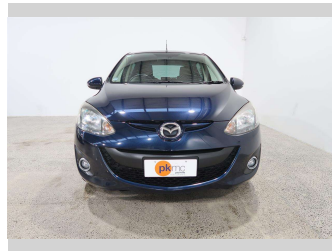

# 2014 Mazda Demio 1.3 SKYACT

**Purchase Price** **\$11,990**

Includes GST  
Excludes on-road costs of \$550

Finance may be available on this vehicle. Ask one of our friendly staff for more information.

Gain peace of mind with Mechanical Breakdown Insurance. **Ask us how.**

**Body Style**  
5 door, Hatchback

**Odometer**  
55,529 km

**Engine**  
1300 cc, Internal Combustion

**Fuel Type**  
Petrol

**Transmission**  
Automatic, Front Wheel

**Wheels**  
-

**VIN**  
7AT0C12HX24169601

**Interior**  
Burgundy, Cloth

**Safety**

Based on 2023 UCSR rating for 07-14 models

**Reg No.**  
-

**Ext Colour**  
Blue

**History**  
-

**Seats**  
5 seats

**CO2 Emissions**  
★★★★☆  
118 grams/km