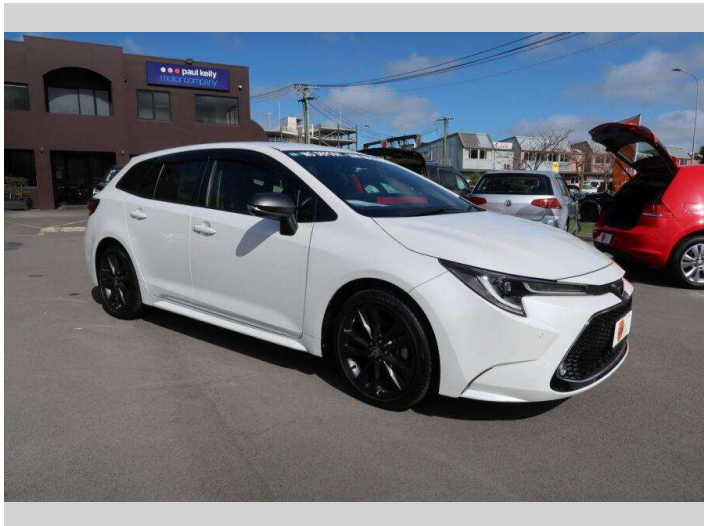

2022 Toyota Corolla WXB TOURIN

Purchase Price

\$31,950

Includes GST
Excludes on-road costs of \$550

Finance may be available on this vehicle. Ask one of our friendly staff for more information.

Gain peace of mind with Mechanical Breakdown Insurance. **Ask us how.**

Body Style

5 door, Station Wagon

Odometer

14,800 km

Engine

1800 cc, Internal Combustion

Fuel Type

Petrol

Transmission

Automatic, Front Wheel

Wheels

-

VIN

7AT0H607X23039092

Interior

Black, Half Leather / Cloth