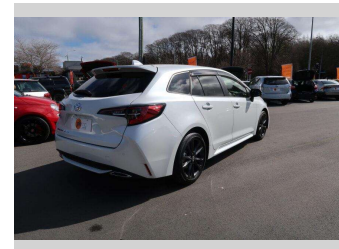

2022 Toyota Corolla WXB TOURIN

Purchase Price

\$31,950

Includes GST
Excludes on-road costs of \$550

Finance may be available on this vehicle. Ask one of our friendly staff for more information.

Gain peace of mind with Mechanical Breakdown Insurance. **Ask us how.**

Body Style

5 door, Station Wagon

Odometer

14,800 km

Engine

1800 cc, Internal Combustion

Fuel Type

Petrol

Transmission

Automatic, Front Wheel

Wheels

-

VIN

7AT0H607X23039092

Interior

Black, Half Leather / Cloth