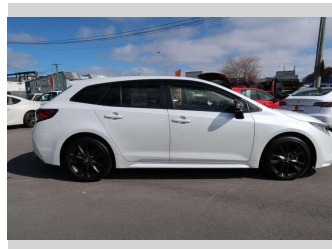

2022 Toyota Corolla WXB TOURIN

Purchase Price

\$31,950

Includes GST
Excludes on-road costs of \$550

Finance may be available on this vehicle. Ask one of our friendly staff for more information.

Gain peace of mind with Mechanical Breakdown Insurance. **Ask us how.**

Body Style

5 door, Station Wagon

Odometer

14,800 km

Engine

1800 cc, Internal Combustion

Fuel Type

Petrol

Transmission

Automatic, Front Wheel

Wheels

-

VIN

7AT0H607X23039092

Interior

Black, Half Leather / Cloth