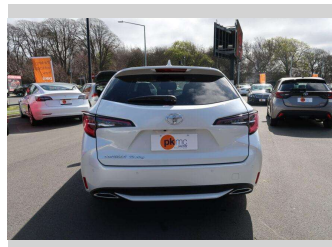

2022 Toyota Corolla WXB TOURIN

Purchase Price

\$31,950

Includes GST
Excludes on-road costs of \$550

Finance may be available on this vehicle. Ask one of our friendly staff for more information.

Gain peace of mind with Mechanical Breakdown Insurance. **Ask us how.**

Body Style

5 door, Station Wagon

Odometer

14,800 km

Engine

1800 cc, Internal Combustion

Fuel Type

Petrol