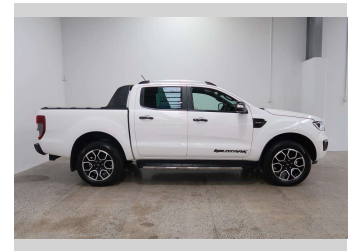

2021 Ford Ranger WILDTRAK

Purchase Price

\$47,990

Includes GST, Registration & Licensing

Finance may be available on this vehicle. Ask one of our friendly staff for more information.

Gain peace of mind with Mechanical Breakdown Insurance. **Ask us how.**

Body Style

4 door, Ute

Odometer

68,184 km

Engine

2000 cc

Fuel Type

Diesel

Seats

5 seats, Leather

CO2 Emissions

★★★★☆☆

225 grams/km

Energy Economy

★★★★☆☆

Annual fuel cost of \$3,440