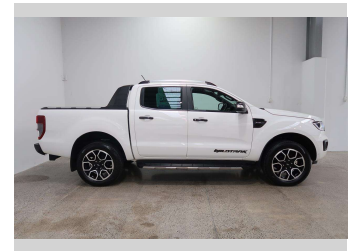

# 2021 Ford Ranger WILDTRAK

**Purchase Price** **\$47,990**  
Includes GST, Registration & Licensing

Finance may be available on this vehicle. Ask one of our friendly staff for more information.

Gain peace of mind with Mechanical Breakdown Insurance. **Ask us how.**

Body Style  
**4 door, Ute**

Odometer  
**68,184 km**

Engine  
**2000 cc**

Fuel Type  
**Diesel**

Transmission  
**Automatic, 4WD**

Wheels  
-

VIN  
-

Interior  
-