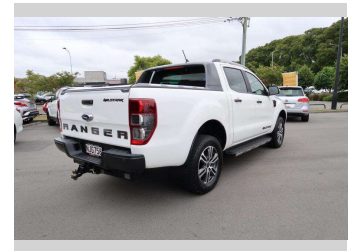

# 2021 Ford Ranger WILDTRAK

Purchase Price

**\$49,990**

Includes GST, Registration & Licensing

Finance may be available on this vehicle. Ask one of our friendly staff for more information.

Gain peace of mind with Mechanical Breakdown Insurance. **Ask us how.**

Body Style

**4 door, Ute**

Odometer

**68,184 km**

Engine

**2000 cc**

Fuel Type

**Diesel**