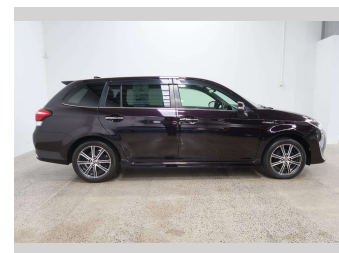

2017 Toyota Corolla Fielder WXB

Purchase Price **\$19,990**

Includes GST
Excludes on-road costs of \$550

Finance may be available on this vehicle. Ask one of our friendly staff for more information.

Gain peace of mind with Mechanical Breakdown Insurance. **Ask us how.**

Body Style
5 door, Station Wagon

Odometer
67,825 km

Engine
1500 cc

Fuel Type
Hybrid

Transmission
Automatic

Wheels
-

VIN
7AT0H607X23049902

Interior
-