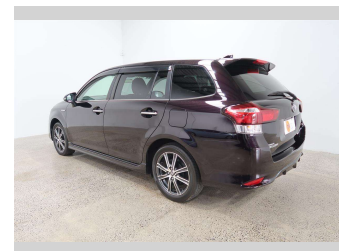

2017 Toyota Corolla Fielder WXB

Purchase Price **\$19,990**

Includes GST
Excludes on-road costs of \$550

Finance may be available on this vehicle. Ask one of our friendly staff for more information.

Gain peace of mind with Mechanical Breakdown Insurance. **Ask us how.**

Body Style
5 door, Station Wagon

Odometer
67,825 km

Engine
1500 cc

Fuel Type
Hybrid

Transmission
Automatic

Wheels
-

VIN
7AT0H607X23049902

Interior
-