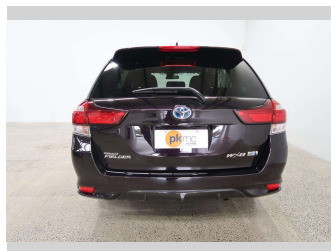

2017 Toyota Corolla Fielder WXB

Purchase Price **\$19,990**

Includes GST
Excludes on-road costs of \$550

Finance may be available on this vehicle. Ask one of our friendly staff for more information.

Gain peace of mind with Mechanical Breakdown Insurance. **Ask us how.**

Body Style
5 door, Station Wagon

Odometer
67,825 km

Engine
1500 cc

Fuel Type
Hybrid

Transmission
Automatic

Wheels
-

VIN
7AT0H607X23049902

Interior
-