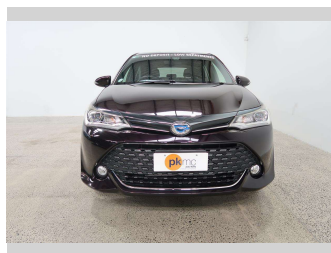

2017 Toyota Corolla Fielder WXB

Purchase Price **\$19,990**

Includes GST
Excludes on-road costs of \$550

Finance may be available on this vehicle. Ask one of our friendly staff for more information.

Gain peace of mind with Mechanical Breakdown Insurance. **Ask us how.**

Body Style
5 door, Station Wagon

Odometer
67,825 km

Engine
1500 cc

Fuel Type
Hybrid

Transmission
Automatic

Wheels
-

VIN
7AT0H607X23049902

Interior
-