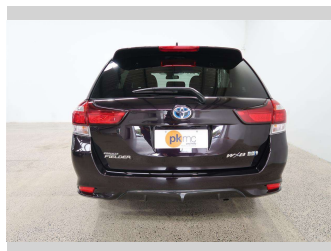

# 2017 Toyota Corolla Fielder WXB

Purchase Price

**\$17,990**

Includes GST  
Excludes on-road costs of \$550

Finance may be available on this vehicle. Ask one of our friendly staff for more information.

Gain peace of mind with Mechanical Breakdown Insurance. **Ask us how.**

Body Style

**5 door, Station Wagon**

Odometer

**67,825 km**

Engine

**1500 cc**

Fuel Type

**Hybrid**