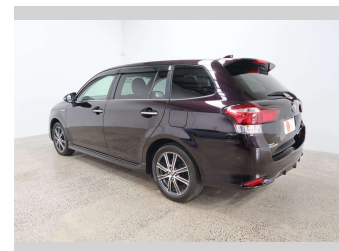

# 2017 Toyota Corolla Fielder WXB

Purchase Price

**\$17,990**

Includes GST  
Excludes on-road costs of \$550

Finance may be available on this vehicle. Ask one of our friendly staff for more information.

Gain peace of mind with Mechanical Breakdown Insurance. **Ask us how.**

Body Style

**5 door, Station Wagon**

Odometer

**67,825 km**

Engine

**1500 cc**

Fuel Type

**Hybrid**