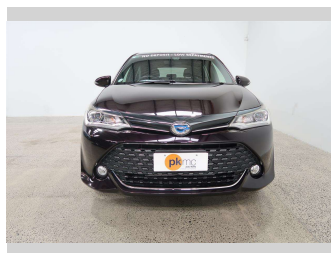

# 2017 Toyota Corolla Fielder WXB

Purchase Price

**\$17,990**

Includes GST  
Excludes on-road costs of \$550

Finance may be available on this vehicle. Ask one of our friendly staff for more information.

Gain peace of mind with Mechanical Breakdown Insurance. **Ask us how.**

Body Style

**5 door, Station Wagon**

Odometer

**67,825 km**

Engine

**1500 cc**

Fuel Type

**Hybrid**