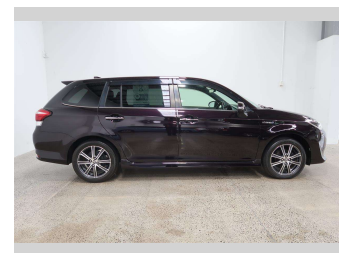

# 2017 Toyota Corolla Fielder WXB

Purchase Price

**\$17,990**

Includes GST  
Excludes on-road costs of \$550

Finance may be available on this vehicle. Ask one of our friendly staff for more information.

Gain peace of mind with Mechanical Breakdown Insurance. **Ask us how.**

Body Style

**5 door, Station Wagon**

Odometer

**67,825 km**

Engine

**1500 cc**

Fuel Type

**Hybrid**