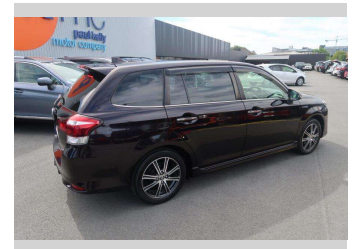

2017 Toyota Corolla WXB G FIEL

Purchase Price **\$19,990**

Includes GST
Excludes on-road costs of \$550

Finance may be available on this vehicle. Ask one of our friendly staff for more information.

Gain peace of mind with Mechanical Breakdown Insurance. **Ask us how.**

Body Style
5 door, Station Wagon

Odometer
67,825 km

Engine
1500 cc

Fuel Type
Hybrid

Transmission
Automatic

Wheels
-

VIN
7AT0H607X23049902

Interior
-