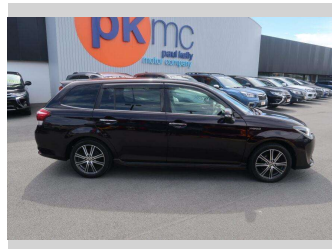

2017 Toyota Corolla WXB G FIEL

Purchase Price **\$19,990**

Includes GST
Excludes on-road costs of \$550

Finance may be available on this vehicle. Ask one of our friendly staff for more information.

Gain peace of mind with Mechanical Breakdown Insurance. **Ask us how.**

Body Style
5 door, Station Wagon

Odometer
67,825 km

Engine
1500 cc

Fuel Type
Hybrid

Transmission
Automatic

Wheels
-

VIN
7AT0H607X23049902

Interior
-