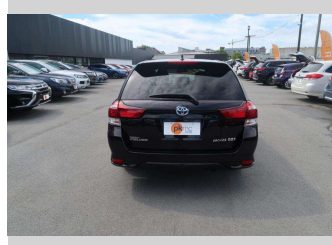

2017 Toyota Corolla WXB G FIEL

Purchase Price **\$19,990**

Includes GST
Excludes on-road costs of \$550

Finance may be available on this vehicle. Ask one of our friendly staff for more information.

Gain peace of mind with Mechanical Breakdown Insurance. **Ask us how.**

Body Style
5 door, Station Wagon

Odometer
67,825 km

Engine
1500 cc

Fuel Type
Hybrid

Transmission
Automatic

Wheels
-

VIN
7AT0H607X23049902

Interior
-