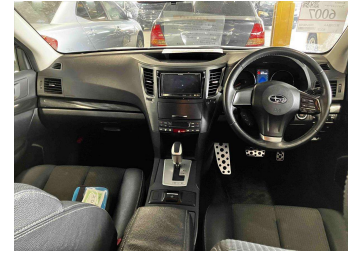

2013 Subaru LEGACY TOURING WAGON 2.5i B

Purchase Price **\$11,990**

Includes GST
Excludes on-road costs of \$550

Finance may be available on this vehicle. Ask one of our friendly staff for more information.

Body Style
5 door, Station Wagon

Odometer
86,810 km

Engine
2500 cc, Internal Combustion

Fuel Type
Petrol

Transmission
Automatic, All Wheel Drive

Wheels
-

VIN
7AT0GF0BX24022383

Interior
Black

Safety

Based on 2023 UCSR rating for 09-14 models

Reg No.
-

Ext Colour
dark blue

History
-

Seats
5 seats

CO2 Emissions
★★★★☆
181 grams/km

Energy Economy
★★★☆☆