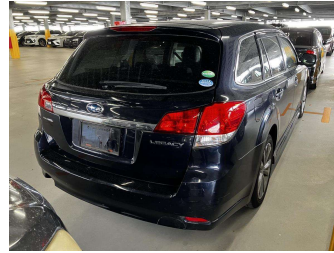

2013 Subaru LEGACY TOURING WAGON 2.5i B

Purchase Price **\$11,990**

Includes GST
Excludes on-road costs of \$550

Finance may be available on this vehicle. Ask one of our friendly staff for more information.

Body Style
5 door, Station Wagon

Odometer
86,810 km

Engine
2500 cc, Internal Combustion

Fuel Type
Petrol

Transmission
Automatic, All Wheel Drive

Wheels
-

VIN
7AT0GF0BX24022383

Interior
Black