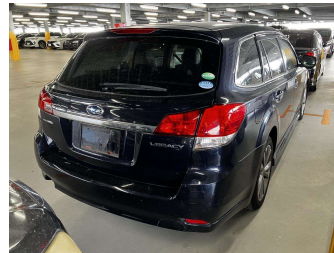

2013 Subaru LEGACY TOURING WAGON 2.5i B

Purchase Price **\$11,990**

Includes GST
Excludes on-road costs of \$550

Finance may be available on this vehicle. Ask one of our friendly staff for more information.

Body Style
5 door, Station Wagon

Odometer
86,810 km

Engine
2500 cc, Internal Combustion

Fuel Type
Petrol

Transmission
Automatic, All Wheel Drive

Wheels
-

VIN
-

Interior
Black