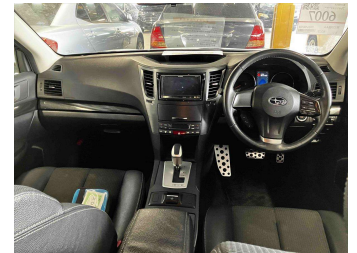

2013 Subaru LEGACY TOURING WAGON 2.5i B

Purchase Price **\$11,990**

Includes GST
Excludes on-road costs of \$550

Finance may be available on this vehicle. Ask one of our friendly staff for more information.

Body Style
5 door, Station Wagon

Odometer
86,810 km

Engine
2500 cc, Internal Combustion

Fuel Type
Petrol

Transmission
Automatic, All Wheel Drive

Wheels
-

VIN
-

Interior
Black

Safety
-

Reg No.
-

Ext Colour
dark blue

History
-

Seats
5 seats

CO2 Emissions
-

Energy Economy
-

Stock ID: 4780