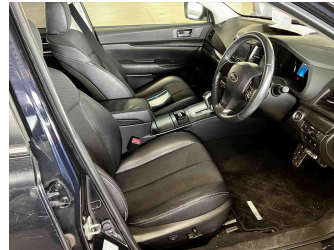

2013 Subaru LEGACY TOURING WAGON 2.5i B

Purchase Price **\$11,990**

Includes GST
Excludes on-road costs of \$550

Finance may be available on this vehicle. Ask one of our friendly staff for more information.

Body Style
5 door, Station Wagon

Odometer
86,810 km

Engine
2500 cc, Internal Combustion

Fuel Type
Petrol

Transmission
Automatic, All Wheel Drive

Wheels
-

VIN
-

Interior
Black