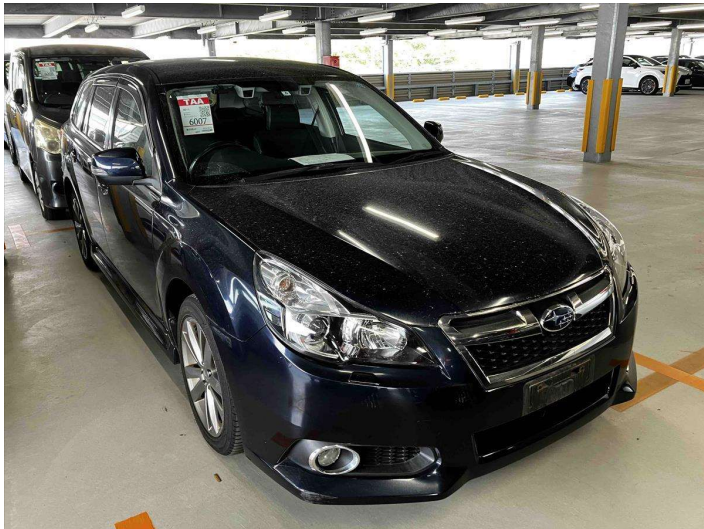

2013 Subaru LEGACY TOURING WAGON 2.5i B

Purchase Price **\$11,990**

Includes GST
Excludes on-road costs of \$550

Finance may be available on this vehicle. Ask one of our friendly staff for more information.

Body Style
5 door, Station Wagon

Odometer
86,810 km

Engine
2500 cc, Internal Combustion

Fuel Type
Petrol

Transmission
Automatic, All Wheel Drive

Wheels
-

VIN
-

Interior
Black

Safety
-

Reg No.
-

Ext Colour
dark blue

History
-

Seats
5 seats

CO2 Emissions
-

Energy Economy
-

Stock ID: 4780