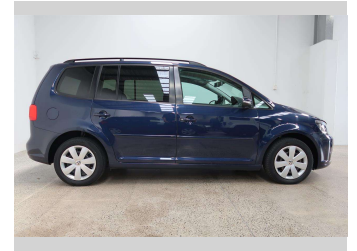

2013 Volkswagen Touran 1.4TSI

Purchase Price **$11,990**

Includes GST
Excludes on-road costs of $550

Finance may be available on this vehicle. Ask one of our friendly staff for more information.

Gain peace of mind with Mechanical Breakdown Insurance. **Ask us how.**

1. **Top features**
2. » ABS Braking
   - » Air Bag x 10
   - » Air Conditioning
   - » CD Player
   - » Central Locking
   - » Child seat anchor poin...
   - » Dual Zone Climate Cont...
   - » Electric Mirrors (Retr...
   - » Power Steer
   - » Power Windows
   - » Radio
   - » Rear Wiper
   - » Traction Control
   - » Wheel Covers

Body Style
5 door, People Movers

Odometer
95,313 km

Engine
1400 cc, Internal Combustion

Fuel Type
Petrol

Transmission
Automatic

Wheels
-

VIN
WVGZZZ1TZDW045916

Interior
Charcoal

Safety

Based on 2023 UCSR rating for 13-20 models

Reg No.
-

Ext Colour
dark blue

History
-

Seats
7 seats, Cloth

CO2 Emissions
★★★★☆
175 grams/km

Energy Economy
★★★☆☆

Annual fuel cost of $2,940
7.5L per 100km

Cost per year is an estimate based on petrol price of $2.80 per litre and an average distance of 14000 km. Emissions and Energy Economy figures standardised to 3P WLTP.

Stock ID: 4664

Paul Kelly Motor Company | Phone 03 377 8500 | Email 30@paulkelly.co.nz
30 Moorhouse Avenue, Addington, Christchurch 8011
www.paulkelly.co.nz