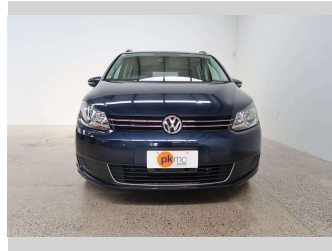

2013 Volkswagen Touran 1.4TSI

Purchase Price **$11,990**

Includes GST
Excludes on-road costs of $550

Finance may be available on this vehicle. Ask one of our friendly staff for more information.

Gain peace of mind with Mechanical Breakdown Insurance. **Ask us how.**

1. **Top features**
2. » ABS Braking
   - » Air Bag x 10
   - » Air Conditioning
   - » CD Player
   - » Central Locking
   - » Child seat anchor poin...
   - » Dual Zone Climate Cont...
   - » Electric Mirrors (Retr...
   - » Power Steer
   - » Power Windows
   - » Radio
   - » Rear Wiper
   - » Traction Control
   - » Wheel Covers

Body Style
5 door, People Movers

Odometer
95,313 km

Engine
1400 cc, Internal Combustion

Fuel Type
Petrol

Transmission
Automatic

Wheels
-

VIN
WVGZZZ1TZDW045916

Interior
Charcoal

Safety

Based on 2023 UCSR rating for 13-20 models

Reg No.
-

Ext Colour
dark blue

History
-

Seats
7 seats, Cloth

CO2 Emissions
★★★★☆
175 grams/km

Energy Economy
★★★☆☆

Annual fuel cost of $2,940
7.5L per 100km

Cost per year is an estimate based on petrol price of $2.80 per litre and an average distance of 14000 km. Emissions and Energy Economy figures standardised to 3P WLTP.

Stock ID: 4664

Paul Kelly Motor Company | Phone 03 377 8500 | Email 30@paulkelly.co.nz
30 Moorhouse Avenue, Addington, Christchurch 8011
www.paulkelly.co.nz