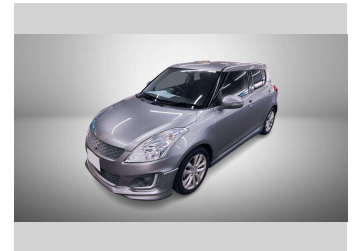

# 2016 Suzuki Swift RS-DJE

Purchase Price

**\$15,990**

Includes GST  
Excludes on-road costs of \$550

Finance may be available on this vehicle. Ask one of our friendly staff for more information.

Gain peace of mind with Mechanical Breakdown Insurance. **Ask us how.**

## Top features

None Listed

Body Style

**5 door, Hatchback**

Odometer

**16,278 km**

Engine

**1200 cc, Internal Combustion**

Fuel Type

**Petrol**

Transmission

**Automatic, Front Wheel**

Wheels

-

VIN

**7AT0GK0CX24364865**