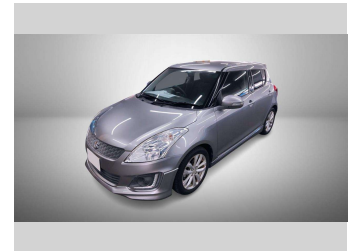

2016 Suzuki Swift RS-DJE

Purchase Price

\$15,990

Includes GST
Excludes on-road costs of \$550

Finance may be available on this vehicle. Ask one of our friendly staff for more information.

Gain peace of mind with Mechanical Breakdown Insurance. **Ask us how.**

Top features

None Listed

Body Style

5 door, Hatchback

Odometer

16,278 km

Engine

1200 cc, Internal Combustion