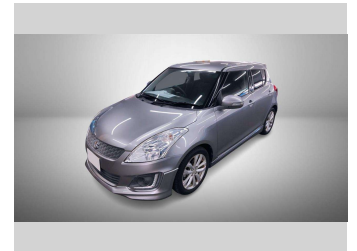

# 2016 Suzuki Swift RS-DJE

Purchase Price

**\$15,990**

Includes GST  
Excludes on-road costs of \$550

Finance may be available on this vehicle. Ask one of our friendly staff for more information.

Gain peace of mind with Mechanical Breakdown Insurance. **Ask us how.**

## Top features

None Listed

Body Style

**5 door, Hatchback**

Odometer

**16,278 km**

Engine

**1200 cc, Internal Combustion**