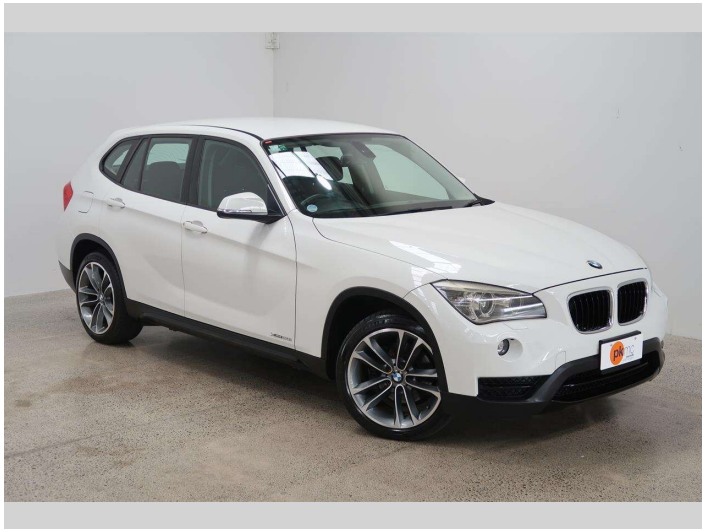

# 2014 BMW X1 xDRIVE 20i SPORTS

**Purchase Price** **\$15,990**

Includes GST  
Excludes on-road costs of \$550

Finance may be available on this vehicle. Ask one of our friendly staff for more information.

Body Style  
**5 door, SUV / 4x4**

Odometer  
**75,806 km**

Engine  
**2000 cc, Internal Combustion**

Fuel Type  
**Petrol**

Transmission  
**Automatic, 4WD**

Wheels  
-

VIN  
**WBAVM92000VT59389**

Interior  
**Black**

Based on 2024 UCSR rating for 10-15 models

Reg No.  
-

Ext Colour  
**White**

History  
-

Seats  
**5 seats, Cloth**

CO2 Emissions  
**★★★★☆☆**  
**190 grams/km**

Energy Economy  
**★★★★☆☆**

**Annual fuel cost of \$3,210**  
**8.2L per 100km**