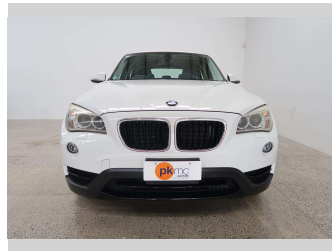

# 2014 BMW X1 xDRIVE 20i SPORTS

**Purchase Price** **\$15,990**

Includes GST  
Excludes on-road costs of \$550

Finance may be available on this vehicle. Ask one of our friendly staff for more information.

Body Style  
**5 door, SUV / 4x4**

Odometer  
**75,806 km**

Engine  
**2000 cc, Internal Combustion**

Fuel Type  
**Petrol**

Transmission  
**Automatic, 4WD**

Wheels  
-

VIN  
**WBAVM92000VT59389**

Interior  
**Black**

Based on 2024 UCSR rating for 10-15 models

Reg No.  
-

Ext Colour  
**White**

History  
-

Seats  
**5 seats, Cloth**

CO2 Emissions  
**★★★★☆☆**  
**190 grams/km**

Energy Economy  
**★★★★☆☆**

**Annual fuel cost of \$3,210**  
**8.2L per 100km**