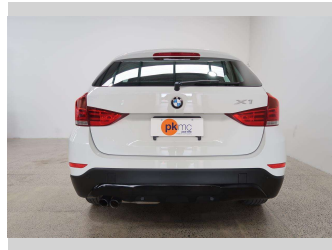

# 2014 BMW X1 xDRIVE 20i SPORTS

**Purchase Price** **\$15,990**

Includes GST  
Excludes on-road costs of \$550

Finance may be available on this vehicle. Ask one of our friendly staff for more information.

Body Style  
**5 door, SUV / 4x4**

Odometer  
**75,806 km**

Engine  
**2000 cc, Internal Combustion**

Fuel Type  
**Petrol**

Transmission  
**Automatic, 4WD**

Wheels  
-

VIN  
**WBAVM92000VT59389**

Interior  
**Black**

Based on 2024 UCSR rating for 10-15 models

Reg No.  
-

Ext Colour  
**White**

History  
-

Seats  
**5 seats, Cloth**

CO2 Emissions  
**★★★★☆☆**  
**190 grams/km**

Energy Economy  
**★★★★☆☆**

**Annual fuel cost of \$3,210**  
**8.2L per 100km**