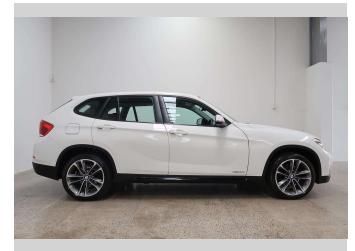

# 2014 BMW X1 xDRIVE 20i SPORTS

**Purchase Price** **\$15,990**

Includes GST  
Excludes on-road costs of \$550

Finance may be available on this vehicle. Ask one of our friendly staff for more information.

Body Style  
**5 door, SUV / 4x4**

Odometer  
**75,806 km**

Engine  
**2000 cc, Internal Combustion**

Fuel Type  
**Petrol**

Transmission  
**Automatic, 4WD**

Wheels  
-

VIN  
**WBAVM92000VT59389**

Interior  
**Black**

Based on 2024 UCSR rating for 10-15 models

Reg No.  
-

Ext Colour  
**White**

History  
-

Seats  
**5 seats, Cloth**

CO2 Emissions  
**★★★★☆☆**  
**190 grams/km**

Energy Economy  
**★★★★☆☆**

**Annual fuel cost of \$3,210**  
**8.2L per 100km**