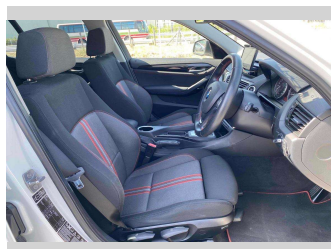

2014 BMW X1 xDRIVE 20i SPORTS

Purchase Price **$15,990**

Includes GST
Excludes on-road costs of $550

Finance may be available on this vehicle. Ask one of our friendly staff for more information.

Gain peace of mind with Mechanical Breakdown Insurance. **Ask us how.**

1. **Top features**
2. » Air Con
   - » Auto Lights
   - » CD Player
   - » ESC
   - » Radio
   - » Smart Key

Body Style
5 door, SUV / 4x4

Odometer
75,806 km

Engine
2000 cc, Internal Combustion

Fuel Type
Petrol

Transmission
Automatic, 4WD

Wheels
-

VIN
WBAVM92000VT59389

Interior
Black

Safety
-

Reg No.
-

Ext Colour
White

History
-

Seats
5 seats, Cloth

CO2 Emissions
-

Energy Economy
-

Stock ID: 4834

Paul Kelly Motor Company | Phone 03 377 8500 | Email 30@paulkelly.co.nz
30 Moorhouse Avenue, Addington, Christchurch 8011
www.paulkelly.co.nz