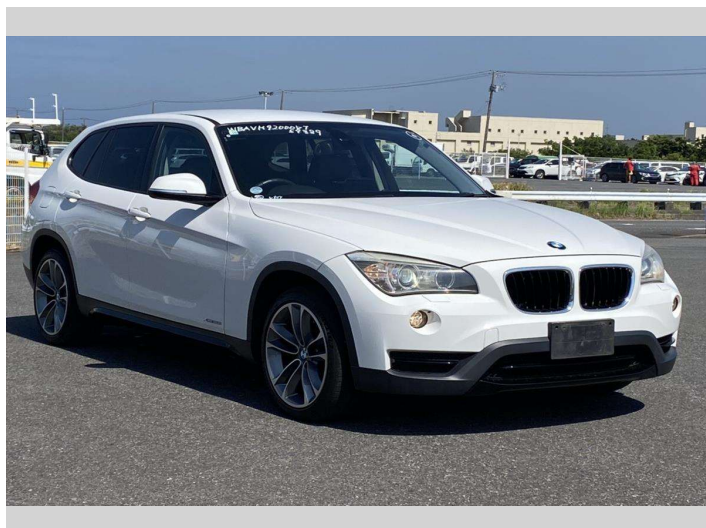

2014 BMW X1 xDRIVE 20i SPORTS

Purchase Price **\$15,990**

Includes GST
Excludes on-road costs of \$550

Finance may be available on this vehicle. Ask one of our friendly staff for more information.

Gain peace of mind with Mechanical Breakdown Insurance. **Ask us how.**

- Top features**
- » Air Con
 - » Auto Lights
 - » CD Player
 - » ESC
 - » Radio
 - » Smart Key

Body Style
5 door, SUV / 4x4

Odometer
75,806 km

Engine
2000 cc, Internal Combustion

Fuel Type
Petrol

Transmission
Automatic, 4WD

Wheels
-

VIN
WBAVM92000VT59389

Interior
Black

Safety
-

Reg No.
-

Ext Colour
White

History
-

Seats
5 seats, Cloth