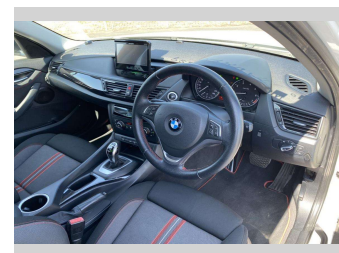

2014 BMW X1 xDRIVE 20i SPORTS

Purchase Price **\$15,990**

Includes GST
Excludes on-road costs of \$550

Finance may be available on this vehicle. Ask one of our friendly staff for more information.

Gain peace of mind with Mechanical Breakdown Insurance. **Ask us how.**

- Top features**
- » Air Con
 - » Auto Lights
 - » CD Player
 - » ESC
 - » Radio
 - » Smart Key

Body Style
5 door, SUV / 4x4

Odometer
75,806 km

Engine
2000 cc, Internal Combustion

Fuel Type
Petrol

Transmission
Automatic, 4WD