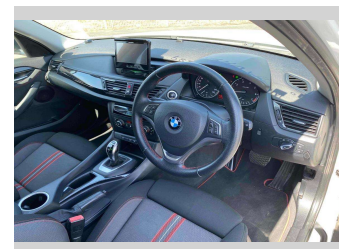

2014 BMW X1 xDRIVE 20i SPORTS

Purchase Price **\$15,990**

Includes GST
Excludes on-road costs of \$550

Finance may be available on this vehicle. Ask one of our friendly staff for more information.

Gain peace of mind with Mechanical Breakdown Insurance. **Ask us how.**

- Top features**
- » Air Con
 - » Auto Lights
 - » CD Player
 - » ESC
 - » Radio
 - » Smart Key

Body Style
5 door, SUV / 4x4

Odometer
75,806 km

Engine
2000 cc, Internal Combustion

Fuel Type
Petrol

Transmission
Automatic, 4WD