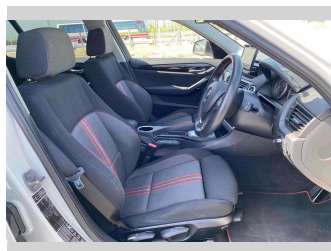

2014 BMW X1 xDRIVE 20i SPORTS

Purchase Price **$15,990**
Includes GST
Excludes on-road costs of $550

Finance may be available on this vehicle. Ask one of our friendly staff for more information.

Gain peace of mind with Mechanical Breakdown Insurance. **Ask us how.**

Top features

- » Air Con
- » Auto Lights
- » CD Player
- » ESC
- » Radio
- » Smart Key

Body Style
5 door, SUV / 4x4

Odometer
75,806 km

Engine
2000 cc, Internal Combustion

Fuel Type
Petrol

Transmission
Automatic, 4WD

Wheels
-

VIN
WBAVM92000VT59389

Interior
Black

Safety
-

Reg No.
-

Ext Colour
White

History
-

Seats
5 seats, Cloth

CO2 Emissions
-

Energy Economy
-

Stock ID: 4834

Paul Kelly Motor Company - 4WD | Phone 03 365 9204 | Email 85@paulkelly.co.nz
85 Moorhouse Avenue, Addington, Christchurch 8011, New Zealand
www.paulkelly.co.nz