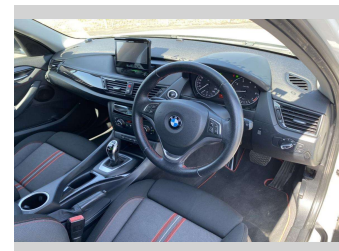

# 2014 BMW X1 xDRIVE 20i SPORTS

**Purchase Price** **\$15,990**  
Includes GST  
Excludes on-road costs of \$550

Finance may be available on this vehicle. Ask one of our friendly staff for more information.

Gain peace of mind with Mechanical Breakdown Insurance. **Ask us how.**

**Top features**

- » Air Con
- » Auto Lights
- » CD Player
- » ESC
- » Radio
- » Smart Key

Body Style  
**5 door, SUV / 4x4**

Odometer  
**75,806 km**