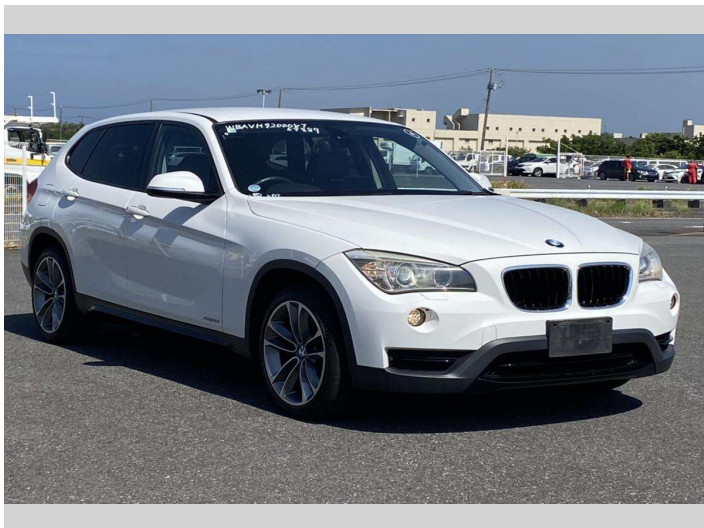

# 2014 BMW X1 xDRIVE 20i SPORTS

**Purchase Price** **\$15,990**  
Includes GST  
Excludes on-road costs of \$550

Finance may be available on this vehicle. Ask one of our friendly staff for more information.

Gain peace of mind with Mechanical Breakdown Insurance. **Ask us how.**

**Top features**

- » Air Con
- » Auto Lights
- » CD Player
- » ESC
- » Radio
- » Smart Key

Body Style  
**5 door, SUV / 4x4**

Odometer  
**75,806 km**