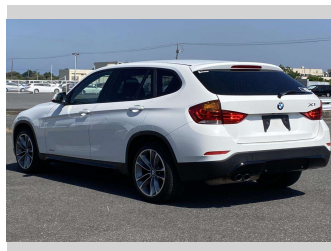

# 2014 BMW X1 xDRIVE 20i SPORTS

**Purchase Price** **\$15,990**  
Includes GST  
Excludes on-road costs of \$550

Finance may be available on this vehicle. Ask one of our friendly staff for more information.

Gain peace of mind with Mechanical Breakdown Insurance. **Ask us how.**

**Top features**

- » Air Con
- » Auto Lights
- » CD Player
- » ESC
- » Radio
- » Smart Key

Body Style  
**5 door, SUV / 4x4**

Odometer  
**75,806 km**