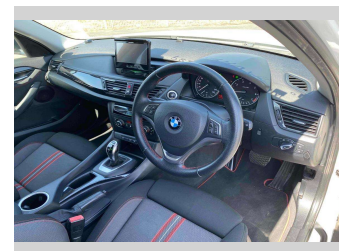

# 2014 BMW X1 xDRIVE 20i SPORTS

**Purchase Price** **\$15,990**  
Includes GST  
Excludes on-road costs of \$550

Finance may be available on this vehicle. Ask one of our friendly staff for more information.

Gain peace of mind with Mechanical Breakdown Insurance. **Ask us how.**

**Top features**

- » Air Con
- » Auto Lights
- » CD Player
- » ESC
- » Radio
- » Smart Key

Body Style  
**5 door, SUV / 4x4**

Odometer  
**75,806 km**