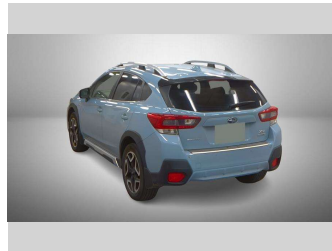

# 2020 Subaru XV 2.0E-S HYB

Purchase Price

**\$24,990**

Includes GST  
Excludes on-road costs of \$550

Finance may be available on this vehicle. Ask one of our friendly staff for more information.

Gain peace of mind with Mechanical Breakdown Insurance. **Ask us how.**

## Top features

- » Air Bag x 6
- » Anti Lock Braking System
- » Central Locking
- » Climate Control
- » Cruise Control
- » Factory Alloy Wheels
- » Power Steer
- » Power Windows

Body Style

**SUV**

Odometer

**109,720 km**

Engine

**2000 cc**

Fuel Type

**Hybrid**

Transmission

**Automatic**

Wheels