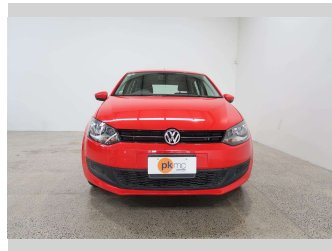

2014 Volkswagen Polo 1.2 TSI

Purchase Price **\$12,990**

Includes GST
Excludes on-road costs of \$550

Finance may be available on this vehicle. Ask one of our friendly staff for more information.

Gain peace of mind with Mechanical Breakdown Insurance. **Ask us how.**

Body Style
5 door, Hatchback

Odometer
27,200 km

Engine
1200 cc, Internal Combustion

Fuel Type
Petrol

Transmission
Automatic, Front Wheel

Wheels
-

VIN
WVWZZZ6RZEU027493

Interior
Grey